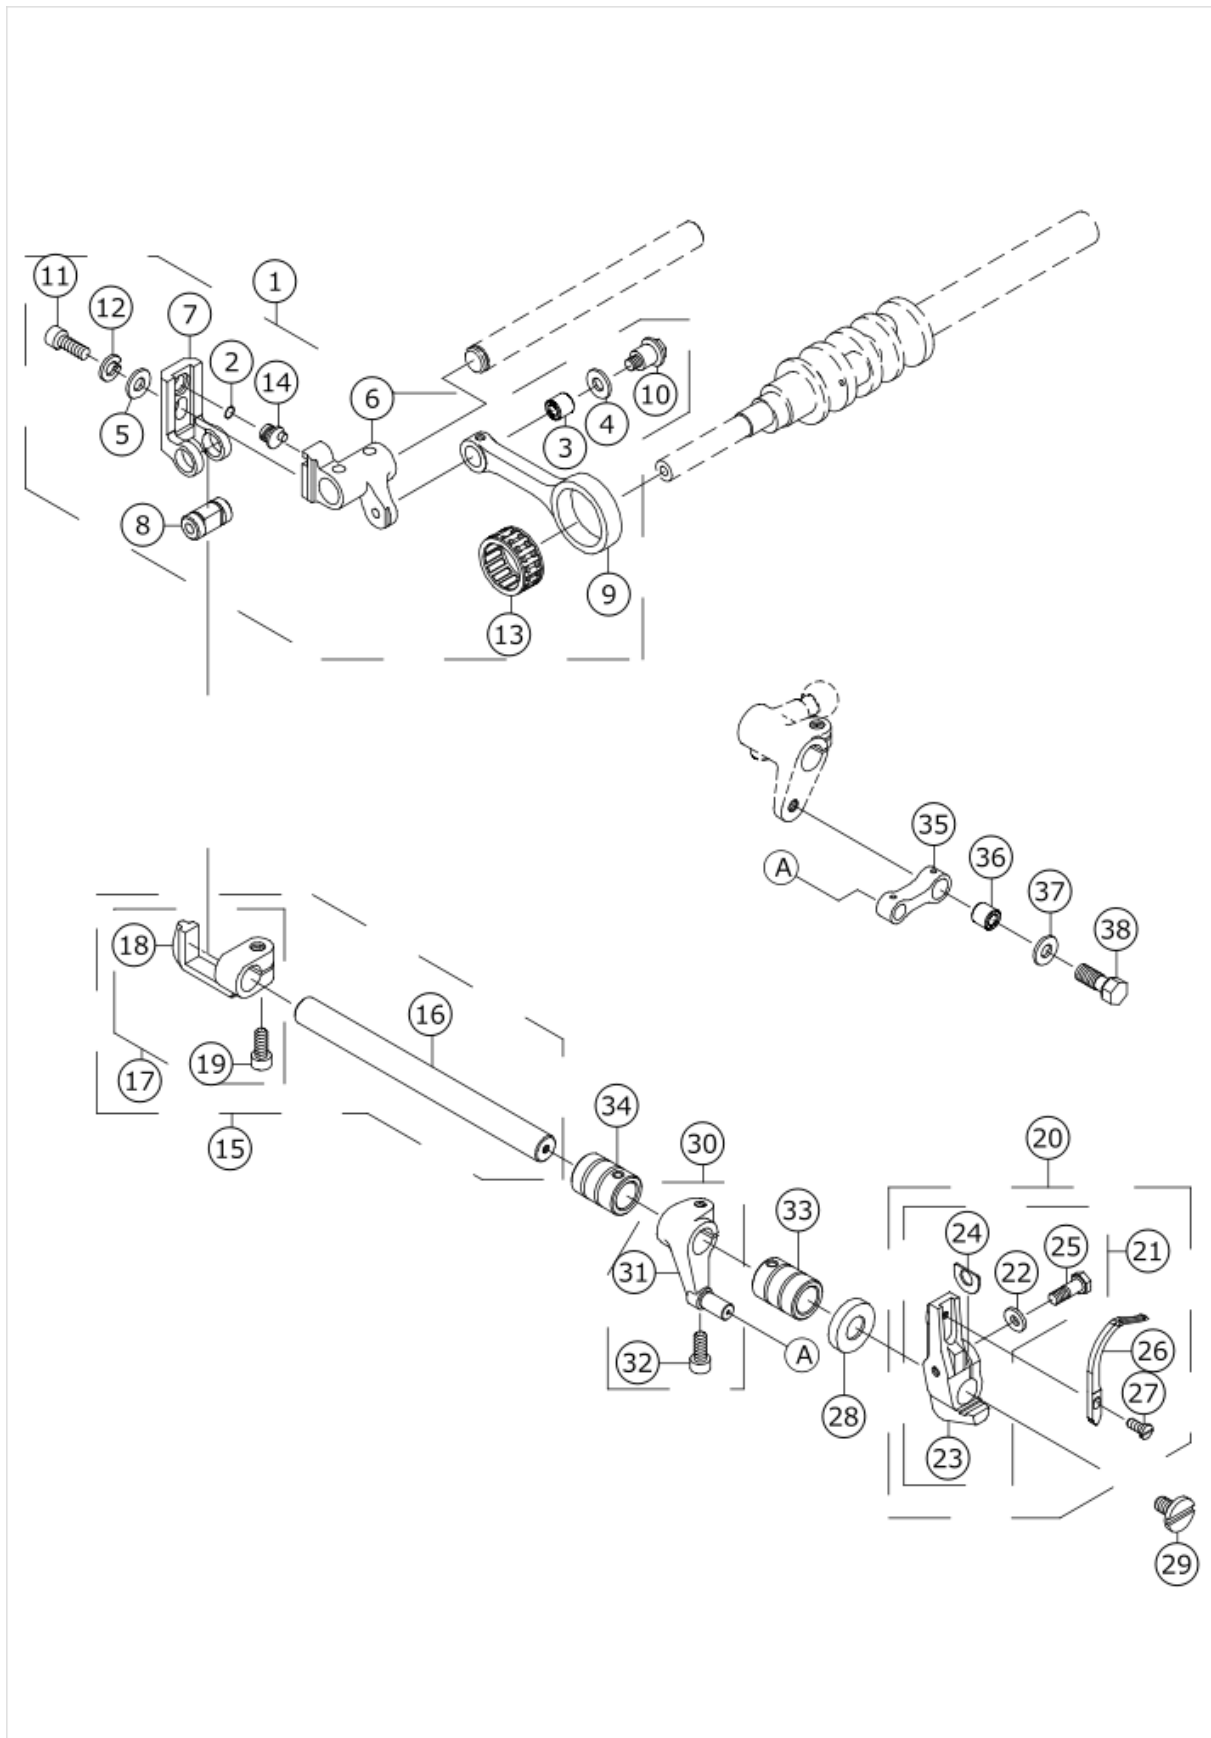

CHAIN LOOPER COMPONENTS (1)

No.	品番	品名	備考	子部品	消耗品	個数
1	70000479	CONNECTING ROD COMB.				1.00
2	70000139	O-RING		*		1.00
3	70000317	BUSHING		*		1.00
4	70000346	GASKET		*		1.00
5	70000357	WASHER		*		1.00
6	70000463	ADJUSTING SEAT		*		1.00
7	70000464	ADJUSTING SEAT		*		1.00
8	70000467	SHAFT		*		1.00
9	70000478	CONNECTING ROD		*		1.00
10	70000514	E_SCREW		*		1.00
11	70000561	E_SCREW		*		1.00
12	70000616	WASHER		*		1.00
13	70000697	BEARING		*		1.00
14	70000703	ECCENTRIC		*		1.00
15	70000465	SLIDE BLOCK GUIDE				1.00
16	70000461	SHAFT		*		1.00
17	70000466	SLIDE BLOCK GUIDE		*		1.00
18	70000462	SLIDE BLOCK GUIDE		*		1.00
19	70000590	M_SCREW		*		1.00
20	70000475	LOOPER COMB.				1.00
21	70000476	LOOPER HOLDER		*		1.00
22	70000351	WASHER		*		1.00
23	70000474	LOOPER HOLDER		*		1.00
24	70000380	GASKET		*		1.00
25	70000531	E_SCREW		*		1.00
26	70000473	LOOPER		*		1.00
27	70000508	E_SCREW		*		1.00
28	70000270	OIL SEAL				1.00
29	70000525	SCREW				1.00
30	70000471	LOOPER CONNECTING ROD				1.00
31	70000470	LOOPER CONNECTING ROD		*		1.00
32	70000590	M_SCREW		*		1.00
33	70000477	BUSHING				1.00
34	70000410	BUSHING				1.00
35	70000472	CONNECTING ROD				1.00
36	70000317	BUSHING				1.00
37	70000346	GASKET				1.00
38	70000514	E_SCREW				1.00