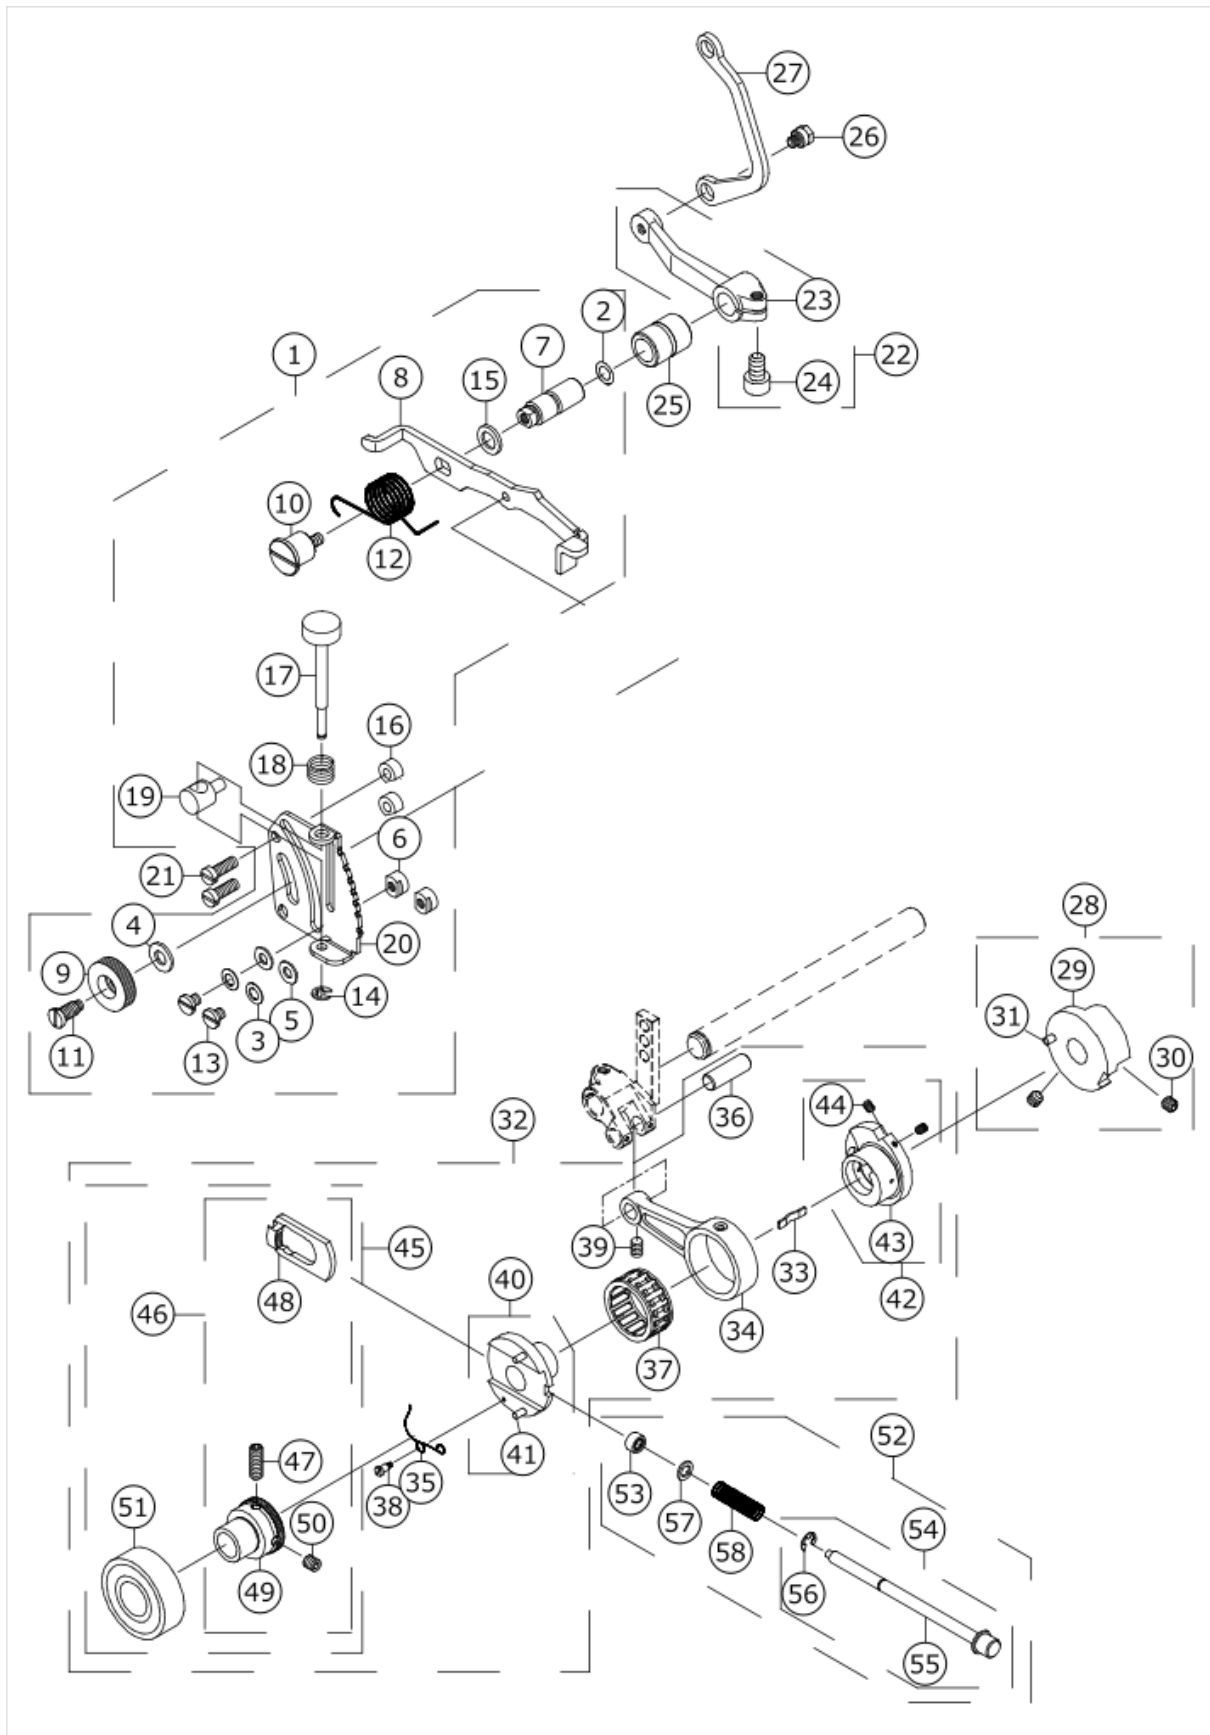

FEED MECHANISM COMPONENTS (1)

No.	品番	品名	備考	子部品	消耗品	個数
1	40159707	FEED DOG SEAT COMB.				1.00
2	70000140	O-RING		*		1.00
3	70000344	GASKET		*		2.00
4	70000345	WASHER		*		1.00
5	70000349	WASHER		*		2.00
6	70000372	FIXED BLOCK		*		2.00
7	70000373	ADJUSTING SEAT		*		1.00
8	70000379	ADJUSTING PLATE		*		1.00
9	70000450	NUT		*		1.00
10	70000495	SCREW		*		1.00
11	70000542	E_SCREW		*		1.00
12	70000601	SPRING		*		1.00
13	70000512	E_SCREW		*		2.00
14	70000131	E_CIRCLIPS		*		1.00
15	70000353	WASHER		*		1.00
16	40159702	SPACER		*		2.00
17	40159703	ADJUSTING SCREW		*		1.00
18	40159704	SPRING		*		1.00
19	40159705	BLOCK		*		1.00
20	40159706	FEED DOG SEAT		*		1.00
21	70000523	E_SCREW				2.00
22	70000370	DIFFERENTIAL CONNECTING ROD ASM.				1.00
23	70000369	DIFFERENTIAL CONNECTING ROD		*		1.00
24	70000590	M_SCREW		*		1.00
25	40159700	BUSHING				1.00
26	70000552	E_SCREW				1.00
27	40159701	CONNECTING ROD				1.00
28	70000276	ADJUSTING WHEEL				1.00
29	70000275	ADJUSTING WHEEL		*		1.00
30	70000582	M_SCREW		*		2.00
31	70000666	PIN		*		1.00
32	40159709	CONNECTING ROD COMB.				1.00
33	70000162	SPRING PLATE		*		1.00
34	70000277	CONNECTING ROD		*		1.00
35	70000602	SPRING		*		1.00
36	70000662	PIN		*		1.00
37	70000698	BEARING		*		1.00
38	40159629	M_SCREW		*		1.00
39	70000503	E_SCREW		*		1.00
40	70000282	ECCENTRIC		*		1.00
41	70000665	PIN		*		2.00
42	70000289	ECCENTRIC		*		1.00
43	70000288	ECCENTRIC		*		1.00
44	70000502	E_SCREW		*		2.00
45	70000741	ADJUSTING WHEEL COMB.		*		1.00
46	70000740	ADJUSTING WHEEL		*		1.00
47	70000583	M_SCREW		*		1.00
48	70000738	SLIDE BLOCK		*		1.00
49	70000739	ADJUSTING WHEEL		*		1.00
50	70000582	M_SCREW		*		1.00