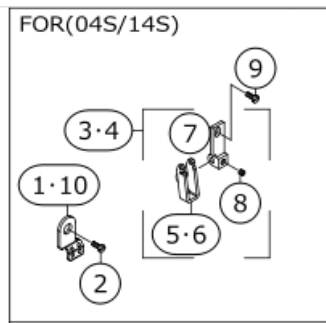

49	40266430	SYNCHRONIZER_STUD	POTIONAL PARTS			1.00
50	40266429	SYNCHRONIZER_FLAMGE	POTIONAL PARTS			1.00
51	SD0600266TP	SHOULDER SCREW D=6 H=2.6	POTIONAL PARTS			4.00

NEEDLE DRIVING SHAFT COMPONENTS

No.	品番	品名	備考	子部品	消耗品	個数
1	40159615	SHAFT COMB.				1.00
2	70000643	SHAFT		*		1.00
3	70000640	NEEDLE BAR ROCKER		*		1.00
4	70000588	M_SCREW		*		1.00
5	70000646	PIN		*		1.00
6	70000522	E_SCREW		*		1.00
7	40159618	CONNECTING ROD COMB.		*		1.00
8	40159617	CONNECTING ROD		*		1.00
9	70000578	M_SCREW		*		2.00
10	70000267	OIL FELT				1.00
11	70000266	PLUG		*		1.00
12	70000677	OIL FELT		*		1.00
13	70000437	COLLAR				1.00
14	70000432	COLLAR		*		1.00
15	70000522	E_SCREW		*		2.00
16	70000637	BUSHING				1.00
17	70000362	WASHER				1.00
18	70000134	E_CIRCLIPS				1.00
19	70000639	BUSHING				1.00
20	70000635	ARBOR				1.00
21	40159619	NEEDLE BAR COMB.				1.00
22	70000633	CONNECTING ROD COMB.		*		1.00
23	70000632	CONNECTING ROD		*		1.00
24	70000593	M_SCREW		*		1.00
25	70000638	SHAFT COMB.		*		1.00
26	70000636	SHAFT		*		1.00
27	70000728	OIL YARN		*		2.00
28	70000729	OIL WICK		*		1.00
29	70000654	NEEDLE BAR		*		1.00
30	40159620	BUSHING		*		1.00
31	70000676	OIL FELT		*		1.00
32	40159658	NEEDLE BAR (44H)	FOR 14S-44H	*		1.00
33	70000503	E_SCREW				1.00
34	70000445	PLUG				1.00
35	70000141	O-RING				2.00
36	40159623	NEEDLE BAR COMB.(44H)	FOR 14S-44H			1.00

THREAD TENSION COMPONENTS

MODEL	04S	14S	16S	43S	14S-30P
PARTS NO	10	1	10	1	113
	5	6	16	17	
	54	53	55	56	
	51	51	52	52	
	63	63	64	64	
	44	44	45	45	
	38	37	39	39	
	8	8	15	15	
	2	2	20	20	
	9	9	21	21	
			14	14	
	35	35	36	36	
	3	4	11	12	
	47	47	48	48	