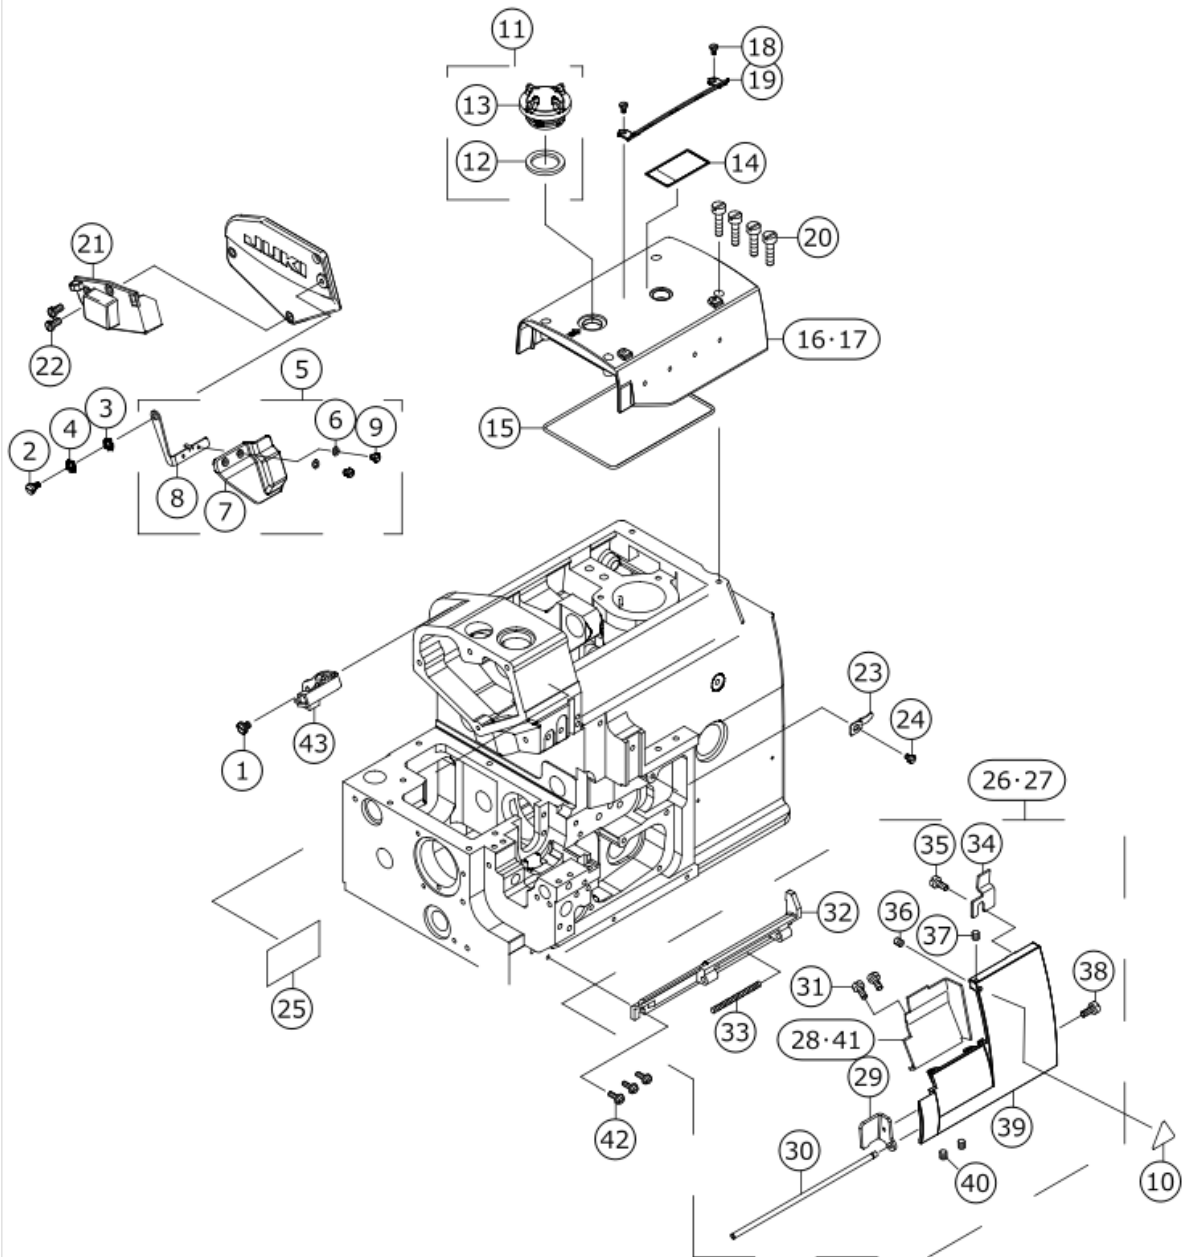

MISCELLANEOUS COVER COMPONENTS (3)

MODEL	04S/14S	16S/43S
PARTS NO	28	41
	26	27