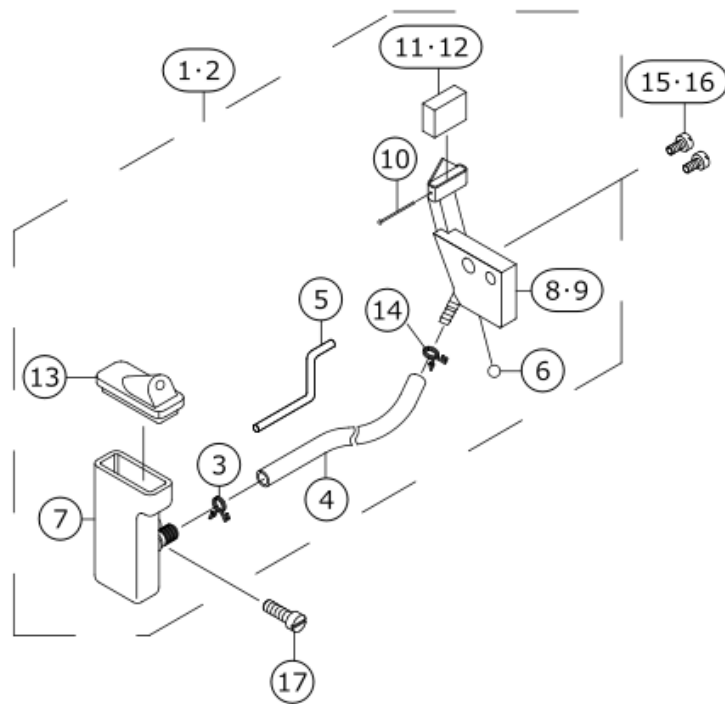

NEEDLE COOLER UNIT COMPONENTS

MODEL	04S/14S	16S/43S
PARTS NO	11	12
	8	9
	1	2
	15	16