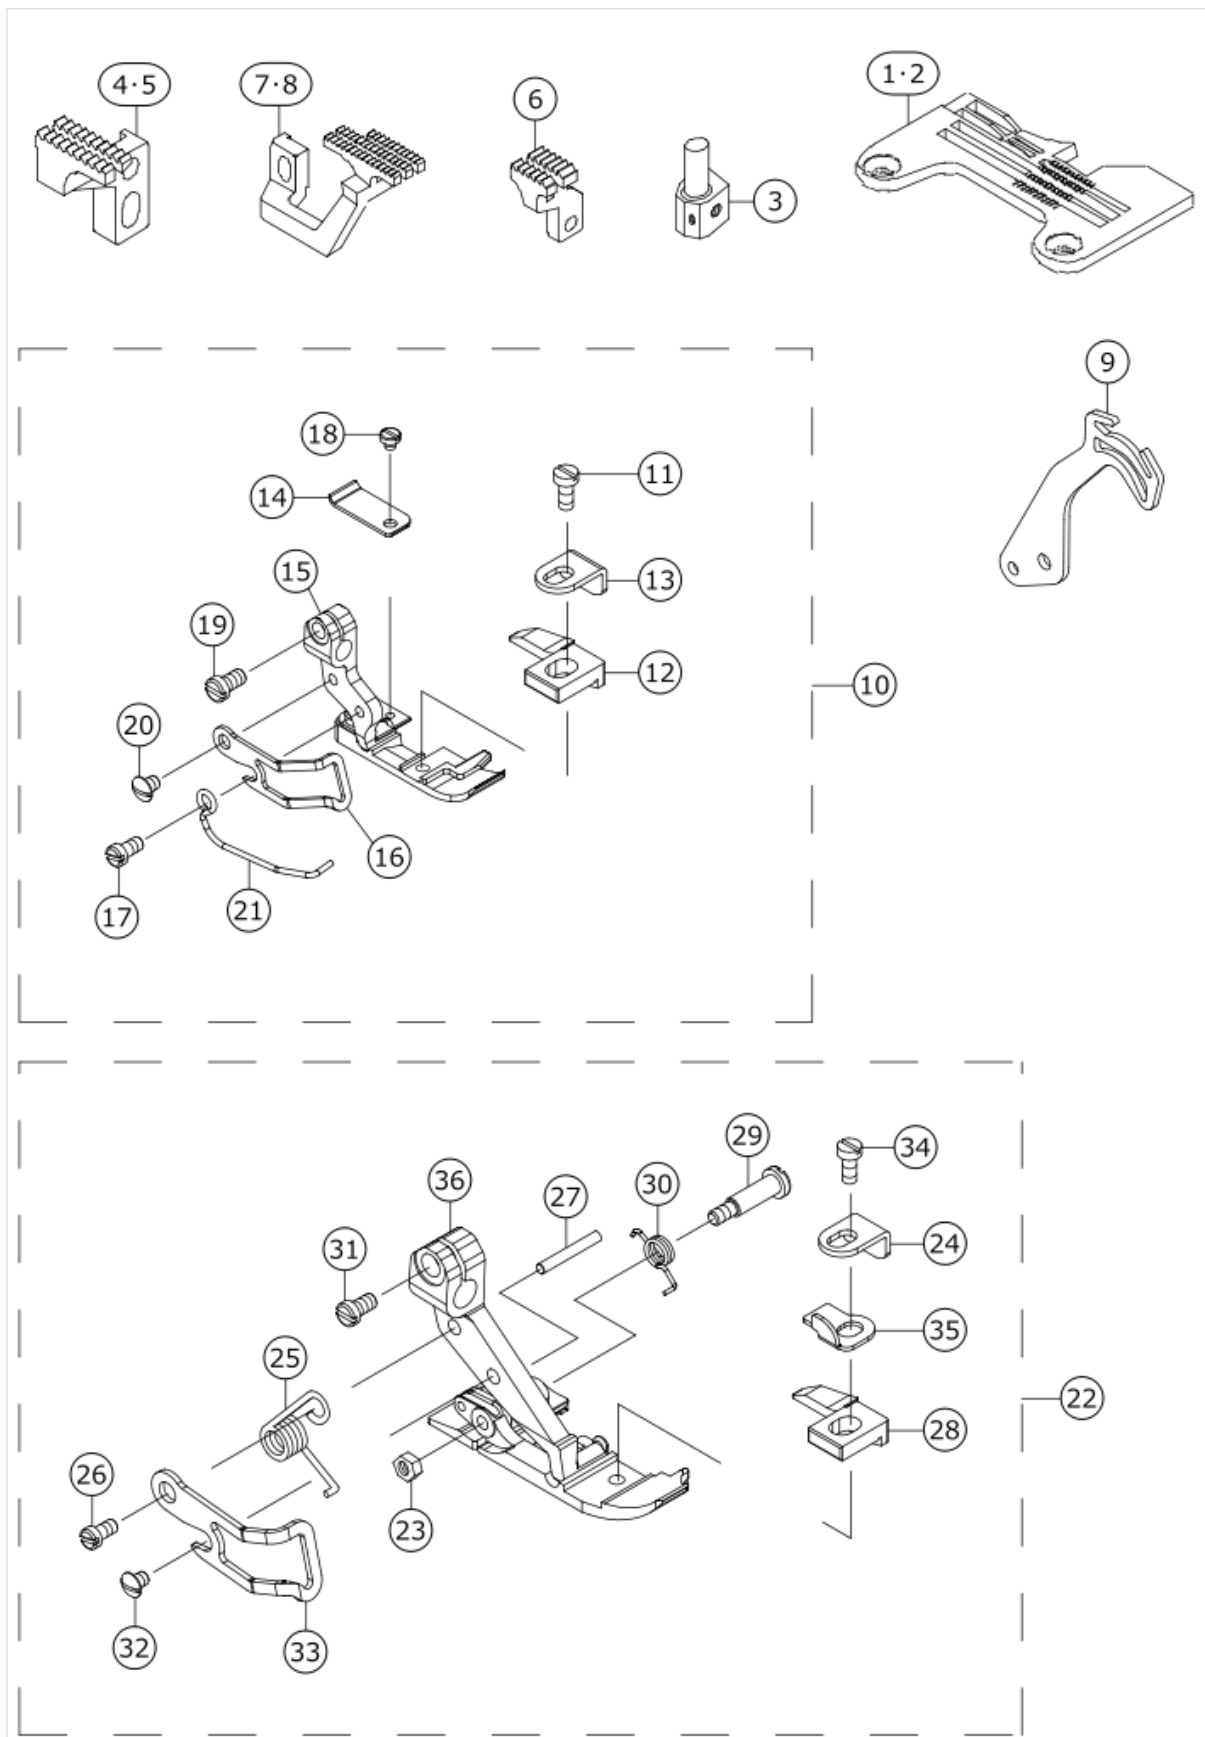

30P COMPONENTS

No.	品番	品名	備考	子部品	消耗品	個数
1	40164048	THROAT PLATE	FOR 14S-BE6-30P			1.00
2	40164049	THROAT PLATE	FOR 16S-DE4-30P			1.00
3	40164055	NEEDLE CLAMP	FOR 14S-BE6-30P			1.00
4	40164050	FEED DOG	FOR 14S-BE6-30P			1.00
5	40164052	FEED DOG	FOR 16S-DE4-30P			1.00
6	40164051	FEED DOG	FOR 14S-BE6-30 P,16S-DE4-30P			1.00
7	40164044	FEED DOG	FOR 14S-BE6-30P			1.00
8	40164045	FEED DOG	FOR 16S-DE4-30P			1.00
9	40164056	THREAD TAKE-UP LEVER	FOR 14S-BE6-30P			1.00
10	40164021	PRESSER FOOT ASM.	FOR 14S-BE6-30P			1.00
11	70000558	E_SCREW	FOR 14S-BE6-30P	*		1.00
12	40164024	STITCH TONGUE	FOR 14S-BE6-30P	*		1.00
13	40164053	PRESSER FOOT 514_30P	FOR 14S-BE6-30P	*		1.00
14	40164026	REAR PRESSER FOOT	FOR 14S-BE6-30P	*		1.00
15	40164027	PRESSER FOOT HINGE	FOR 14S-BE6-30P	*		1.00
16	70000735	FINGER GUARD	FOR 14S-BE6-30P	*		1.00
17	70000500	E_SCREW	FOR 14S-BE6-30P	*		1.00
18	70000496	E_SCREW	FOR 14S-BE6-30P	*		1.00
19	70000505	E_SCREW	FOR 14S-BE6-30P	*		1.00
20	70000538	E_SCREW	FOR 14S-BE6-30P	*		1.00
21	40164028	PRESSER FOOT ARM SPRING	FOR 14S-BE6-30P	*		1.00
22	40164029	PRESSER FOOT ASM.	FOR 16S-DE4-30P			1.00
23	40164043	NUT	FOR 16S-DE4-30P	*		1.00
24	40164035	PRESSER FOOT	FOR 16S-DE4-30P	*		1.00
25	40164033	PRESSER FOOT ARM SPRING	FOR 16S-DE4-30P	*		1.00