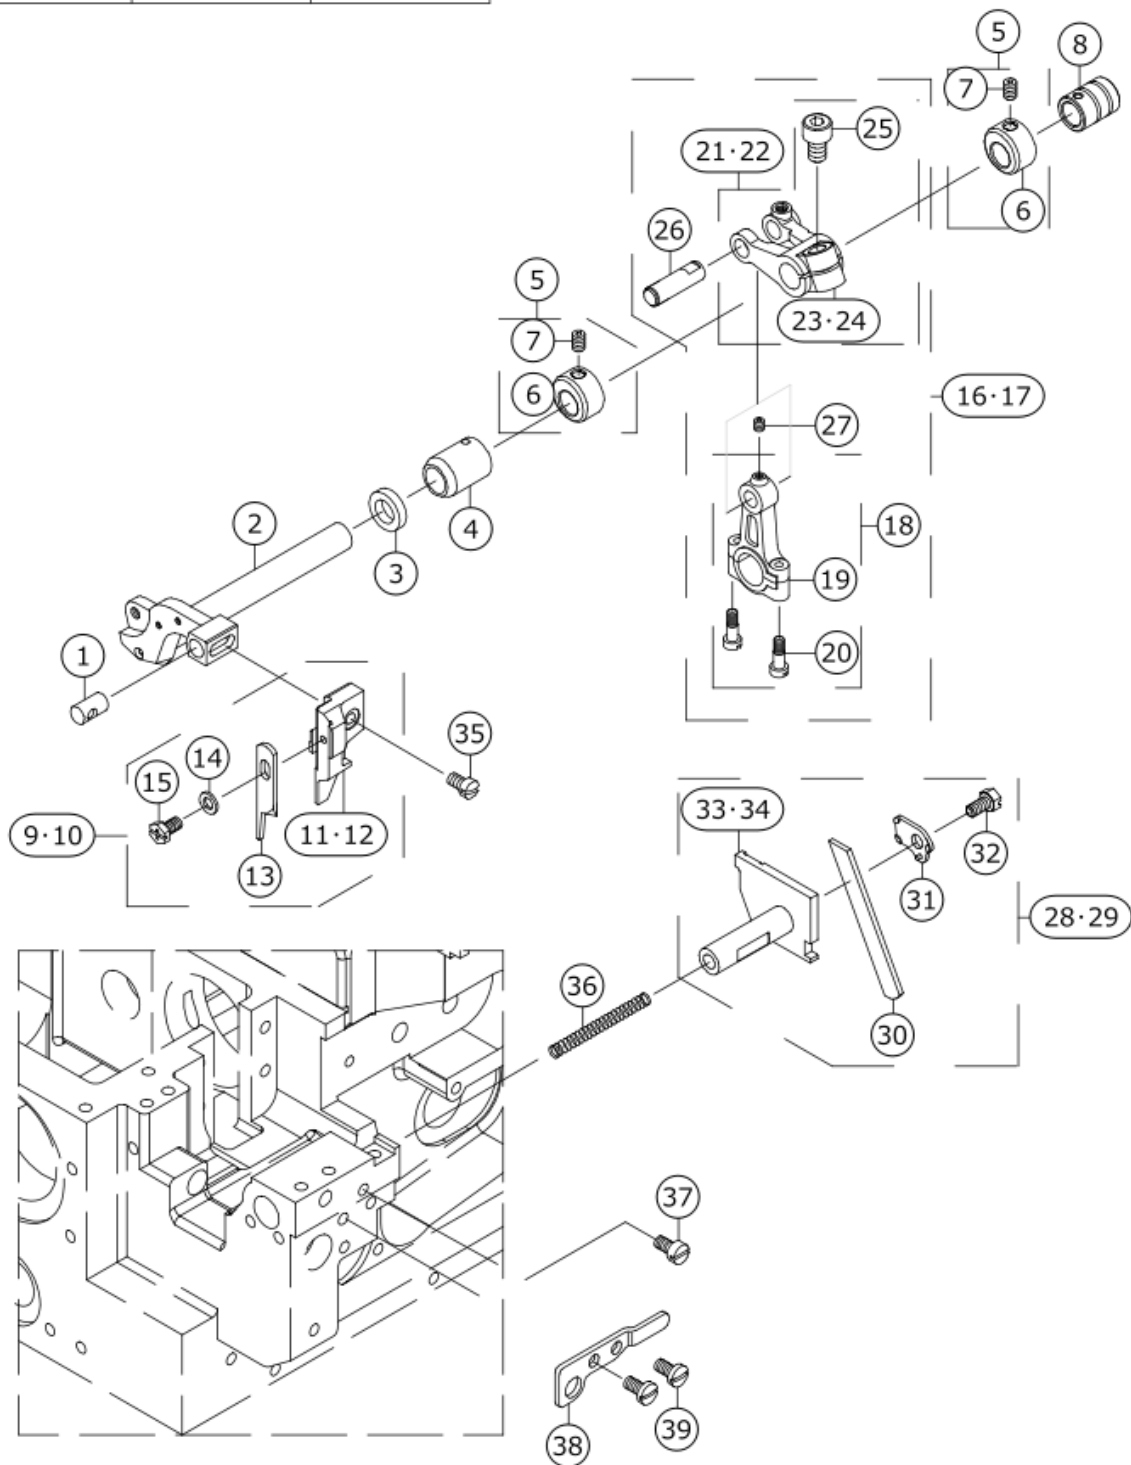

KNIFE COMPONENTS

MODEL	04S/14S	16S/43S
PARTS NO	23	24
	21	22
	16	17
	11	12
	9	10
	33	34
	28	29