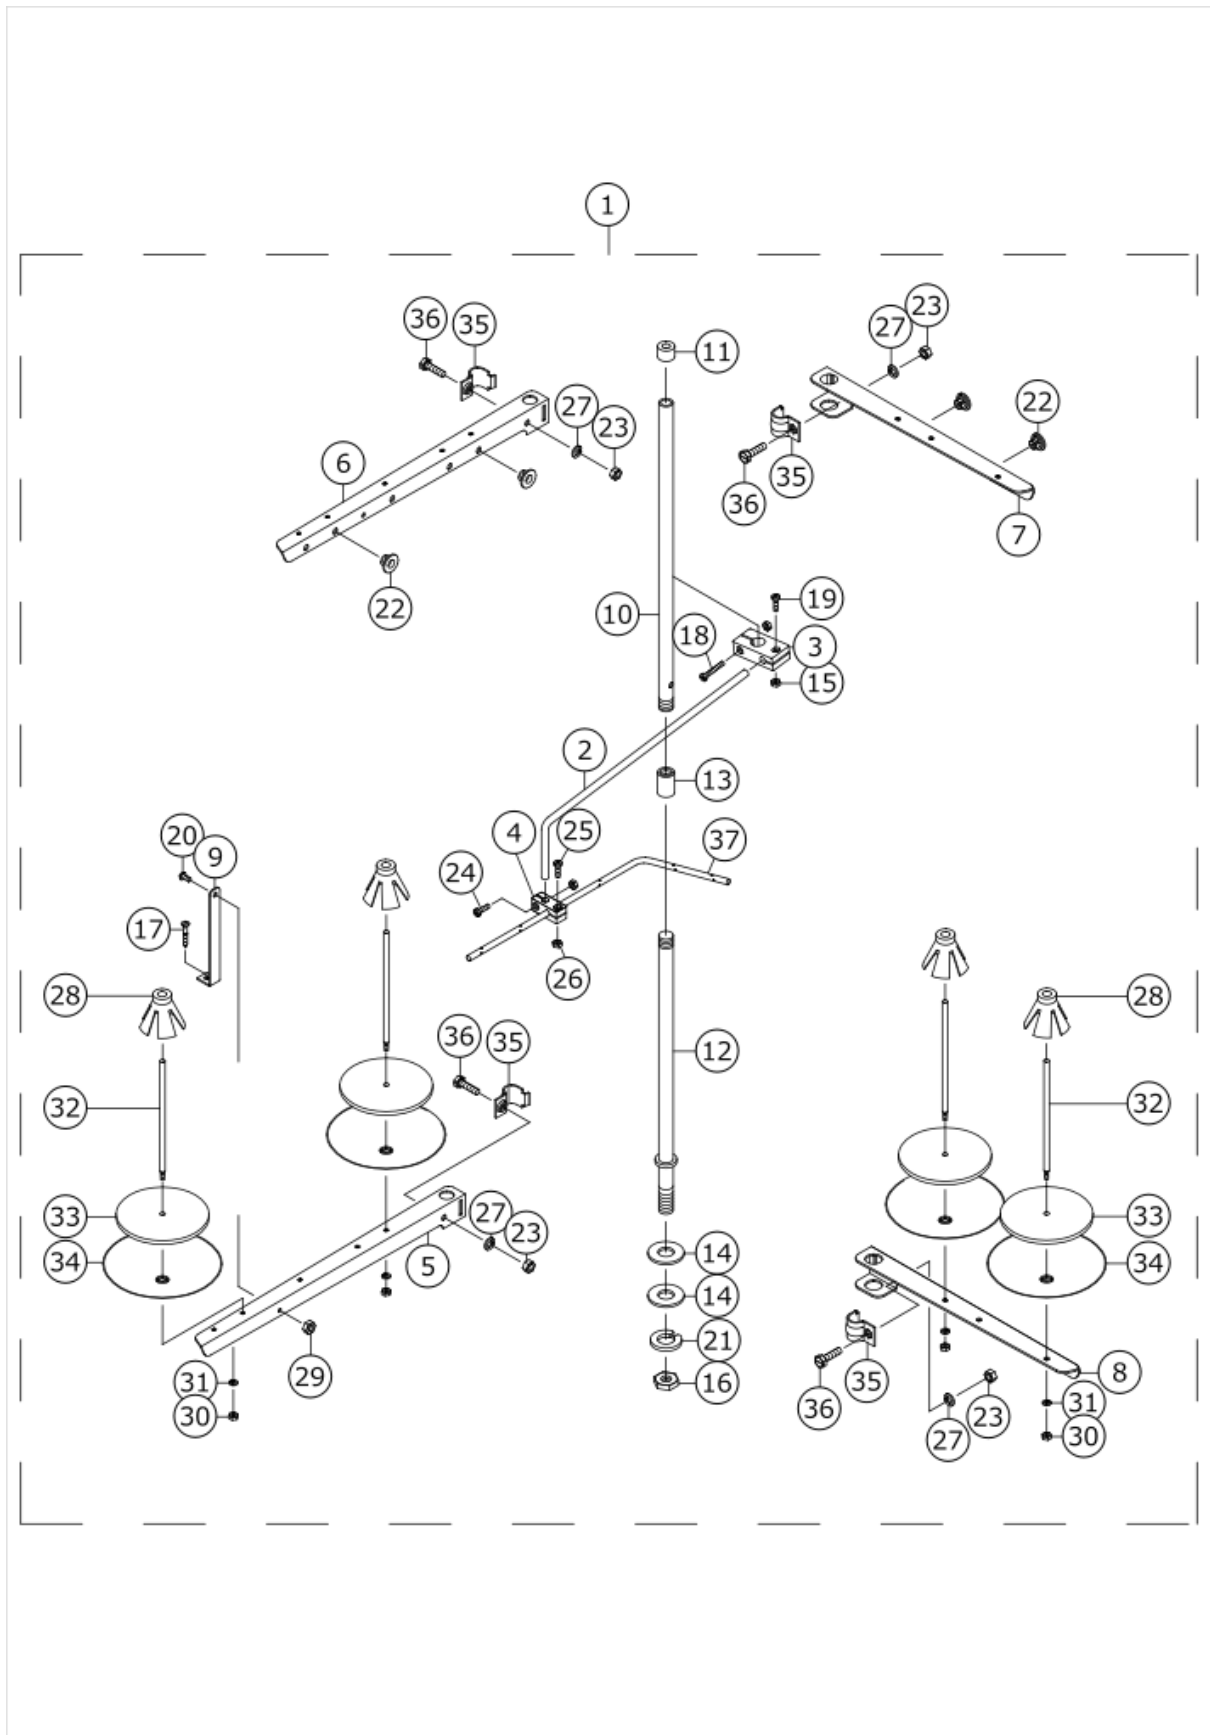

THREAD STAND COMPONENTS (FOR MO-6814S)

No.	品番	品名	備考	子部品	消耗品	個数
1	40179484	THREAD STAND COMB.				1.00
2	70000179	THREAD GUIDE BAR		*		1.00
3	70000180	FIXED SEAT		*		1.00
4	70000181	FIXED SEAT		*		1.00
5	70000182	THREAD GUIDE BAR		*		1.00
6	70000183	THREAD GUIDE BAR		*		1.00
7	70000184	THREAD GUIDE BAR		*		1.00
8	70000185	THREAD GUIDE BAR		*		1.00
9	70000186	SUPPORTER		*		1.00
10	70000188	THREAD STAND ROD		*		1.00
11	70000189	THREAD STAND COVER		*		1.00
12	70000190	THREAD STAND ROD		*		1.00
13	70000192	CONNECTING LOOP		*		1.00
14	70000354	WASHER		*		2.00
15	70000454	NUT		*		2.00
16	70000455	NUT		*		1.00
17	70000547	E_SCREW		*		1.00
18	70000579	M_SCREW		*		1.00
19	70000580	M_SCREW		*		1.00
20	70000581	M_SCREW		*		1.00
21	70000618	WASHER		*		1.00
22	70000219	PLUG		*		4.00
23	70000456	NUT		*		4.00
24	70000580	M_SCREW		*		1.00
25	70000580	M_SCREW		*		1.00
26	70000454	NUT		*		2.00
27	70000611	WASHER		*		4.00
28	70000218	THREAD STEADY BALL SEAT		*		4.00
29	70000454	NUT		*		1.00
30	70000454	NUT		*		4.00
31	70000615	WASHER		*		4.00
32	70000217	CONNECTING LOOP		*		4.00
33	70000216	SPONGY CUSHION		*		4.00
34	70000215	COILING SEAT		*		4.00
35	70000191	FIXED PLATE		*		4.00
36	70000589	M_SCREW		*		4.00
37	70000178	THREAD GUIDE PLATE		*		1.00