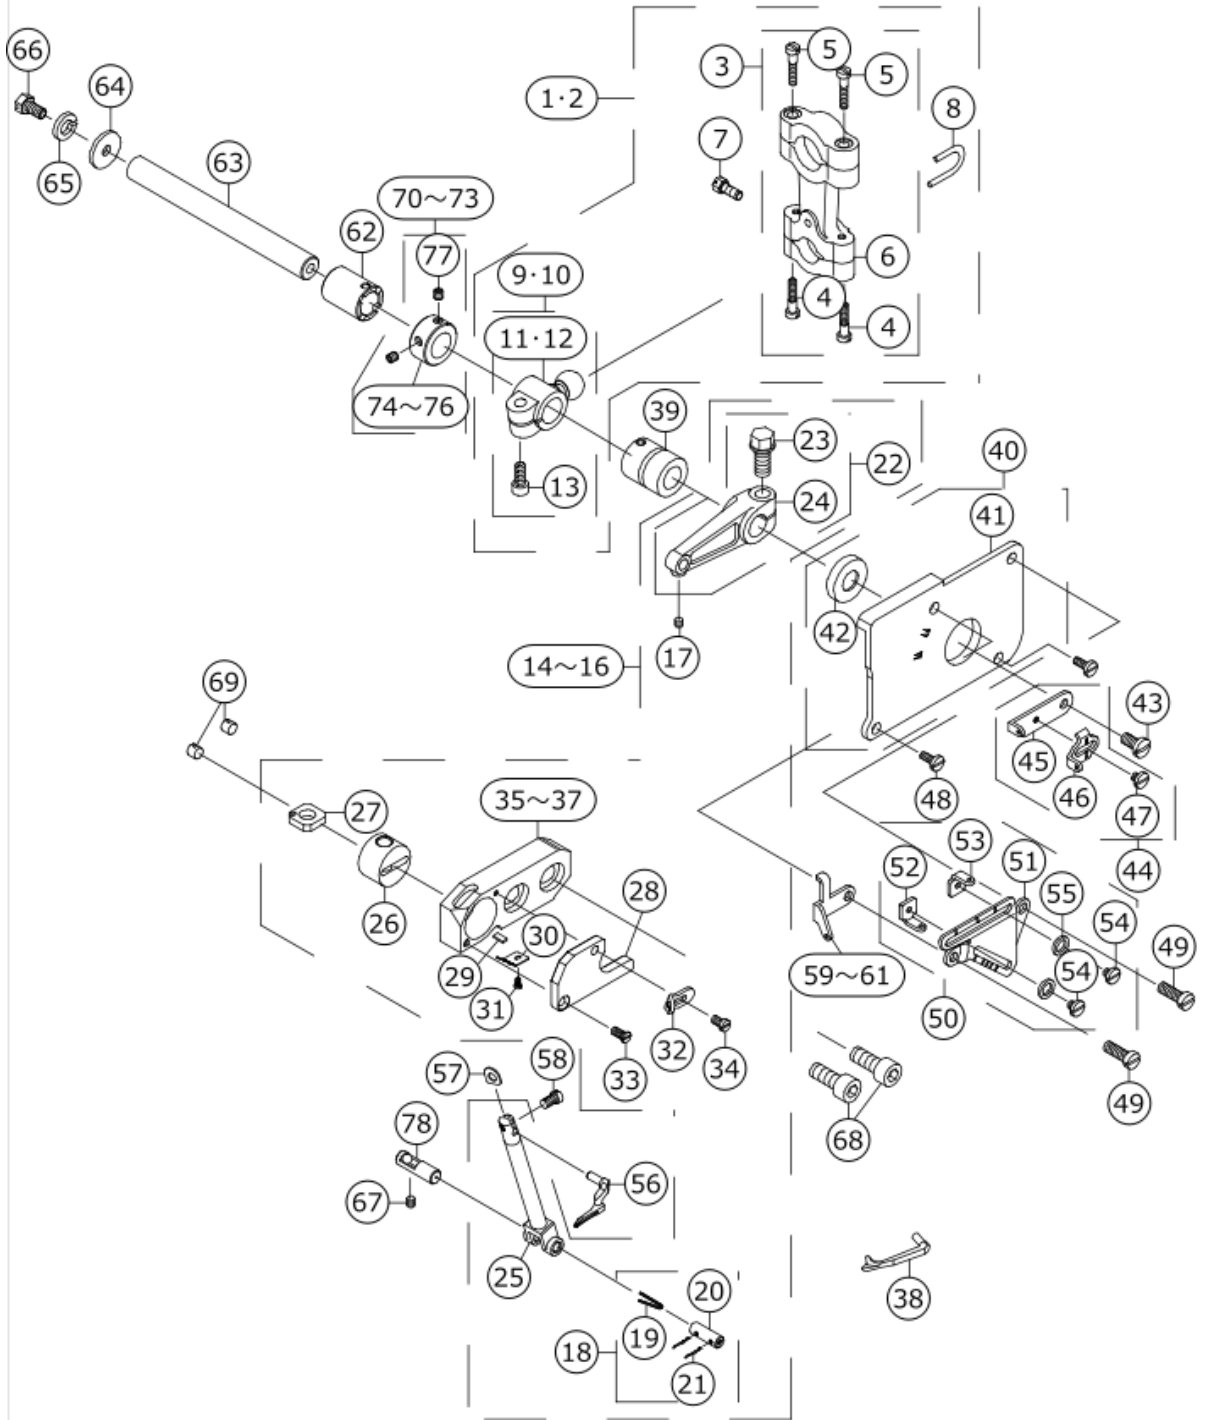

UPPER LOOPER COMPONENTS

MODEL	04S/16S	14S/43S	14S-44H	16S-50H
PARTS NO	73	72	70	71 + 72
	12	11	11	12
	10	9	9	10
	2	1	1	2
	35	36	37	35
		59	60	61
	14	15	16	14
	75	76	74	76