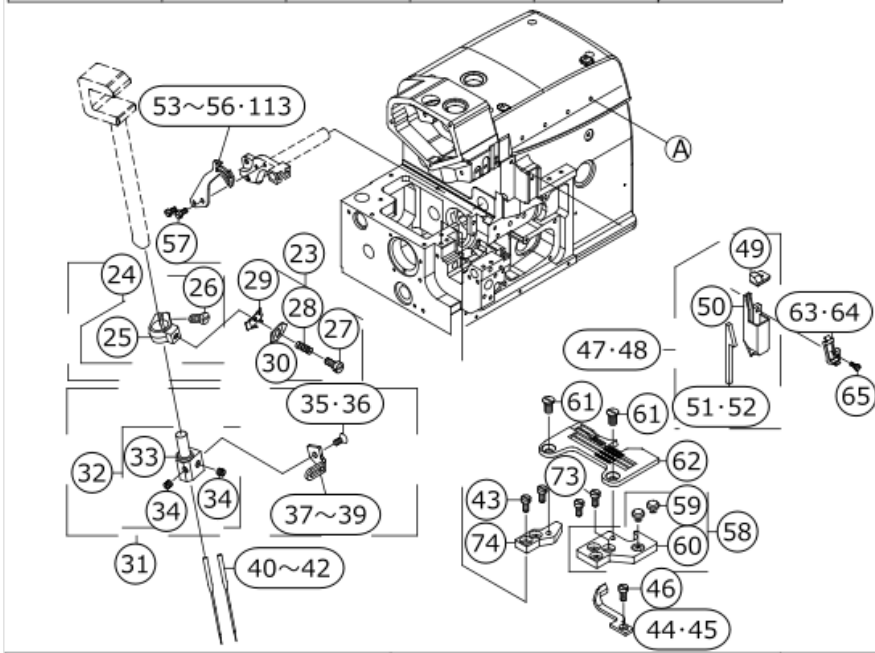

49	40266430	SYNCHRONIZER_STUD	POTIONAL PARTS			1.00
50	40266429	SYNCHRONIZER_FLAMGE	POTIONAL PARTS			1.00
51	SD0600266TP	SHOULDER SCREW D=6 H=2.6	POTIONAL PARTS			4.00

NEEDLE DRIVING SHAFT COMPONENTS

No.	品番	品名	備考	子部品	消耗品	個数
1	40159615	SHAFT COMB.				1.00
2	70000643	SHAFT		*		1.00
3	70000640	NEEDLE BAR ROCKER		*		1.00
4	70000588	M_SCREW		*		1.00
5	70000646	PIN		*		1.00
6	70000522	E_SCREW		*		1.00
7	40159618	CONNECTING ROD COMB.		*		1.00
8	40159617	CONNECTING ROD		*		1.00
9	70000578	M_SCREW		*		2.00
10	70000267	OIL FELT				1.00
11	70000266	PLUG		*		1.00
12	70000677	OIL FELT		*		1.00
13	70000437	COLLAR				1.00
14	70000432	COLLAR		*		1.00
15	70000522	E_SCREW		*		2.00
16	70000637	BUSHING				1.00
17	70000362	WASHER				1.00
18	70000134	E_CIRCLIPS				1.00
19	70000639	BUSHING				1.00
20	70000635	ARBOR				1.00
21	40159619	NEEDLE BAR COMB.				1.00
22	70000633	CONNECTING ROD COMB.		*		1.00
23	70000632	CONNECTING ROD		*		1.00
24	70000593	M_SCREW		*		1.00
25	70000638	SHAFT COMB.		*		1.00
26	70000636	SHAFT		*		1.00
27	70000728	OIL YARN		*		2.00
28	70000729	OIL WICK		*		1.00
29	70000654	NEEDLE BAR		*		1.00
30	40159620	BUSHING		*		1.00
31	70000676	OIL FELT		*		1.00
32	40159658	NEEDLE BAR (44H)	FOR 14S-44H	*		1.00
33	70000503	E_SCREW				1.00
34	70000445	PLUG				1.00
35	70000141	O-RING				2.00
36	40159623	NEEDLE BAR COMB.(44H)	FOR 14S-44H			1.00

THREAD TENSION COMPONENTS

MODEL	04S	14S	16S	43S	14S-30P
PARTS NO	10	1	10	1	113
	5	6	16	17	
	54	53	55	56	
	51	51	52	52	
	63	63	64	64	
	44	44	45	45	
	38	37	39	39	
	8	8	15	15	
	2	2	20	20	
	9	9	21	21	
			14	14	
	35	35	36	36	
	3	4	11	12	
	47	47	48	48	