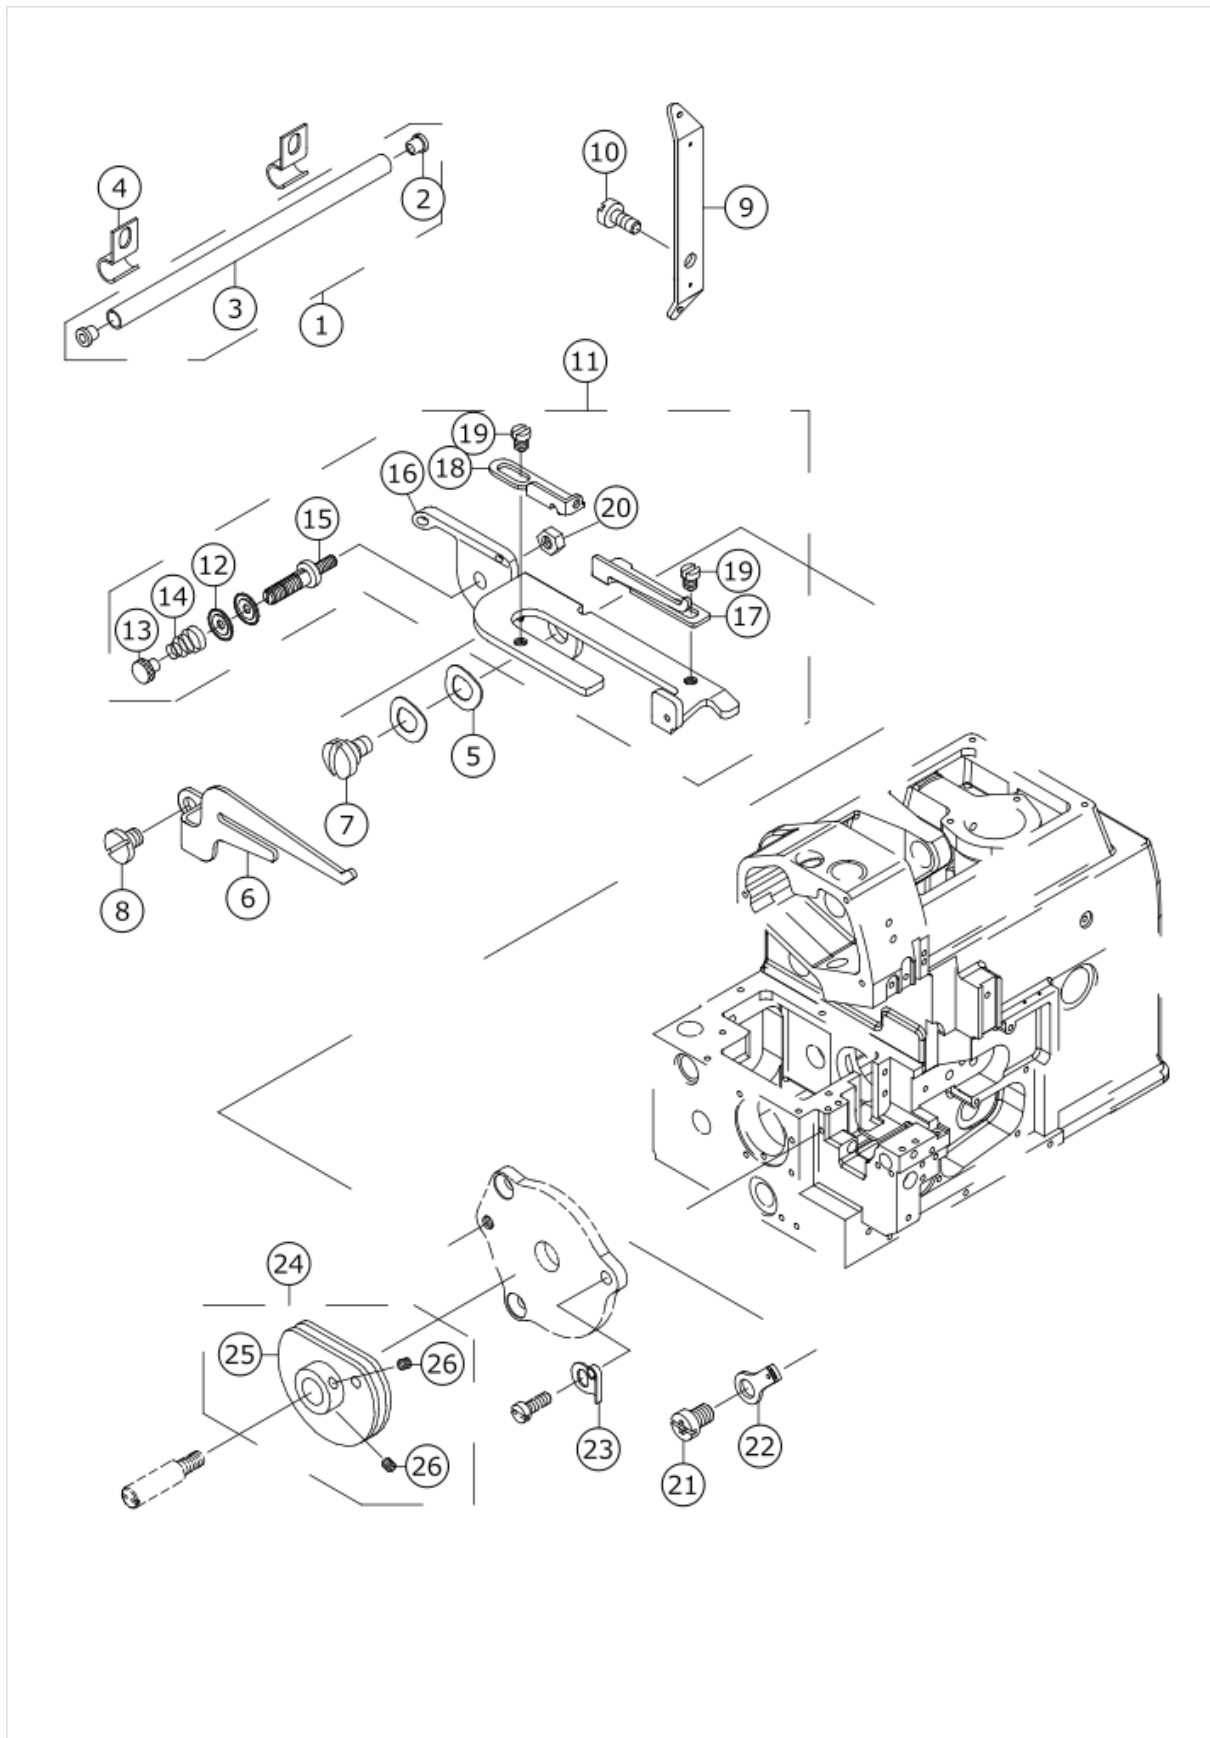

CHAIN LOOPER COMPONENTS (2)

No.	品番	品名	備考	子部品	消耗品	個数
1	70000397	DUCT COMB.				1.00
2	70000172	PLUG		*		2.00
3	70000396	DUCT		*		1.00
4	70000398	FIXED PLATE				2.00
5	70000359	WASHER				2.00
6	70000387	THREAD GUIDE PLATE				1.00
7	70000519	E_SCREW				1.00
8	70000576	M_SCREW				1.00
9	70000384	THREAD CROSSING				1.00
10	70000513	E_SCREW				1.00
11	70000391	THREAD TAKE-UP DEVICE				1.00
12	70000392	THREAD GRIP		*		2.00
13	70000393	THREAD TENSION KNOB		*		1.00
14	70000394	SPRING		*		1.00
15	70000395	THREAD TENSION SHAFT		*		1.00
16	70000388	BRACKET		*		1.00
17	70000389	THREAD GUIDE PLATE		*		1.00
18	70000390	THREAD GUIDE PLATE		*		1.00
19	70000571	M_SCREW		*		2.00
20	70000452	NUT		*		1.00
21	70000557	E_SCREW				1.00
22	70000383	THREAD GUIDE PLATE				1.00
23	70000448	SPRING PLATE				1.00
24	70000386	THREAD TENSION CAM				1.00
25	70000385	THREAD TENSION CAM		*		1.00
26	70000498	E_SCREW		*		2.00