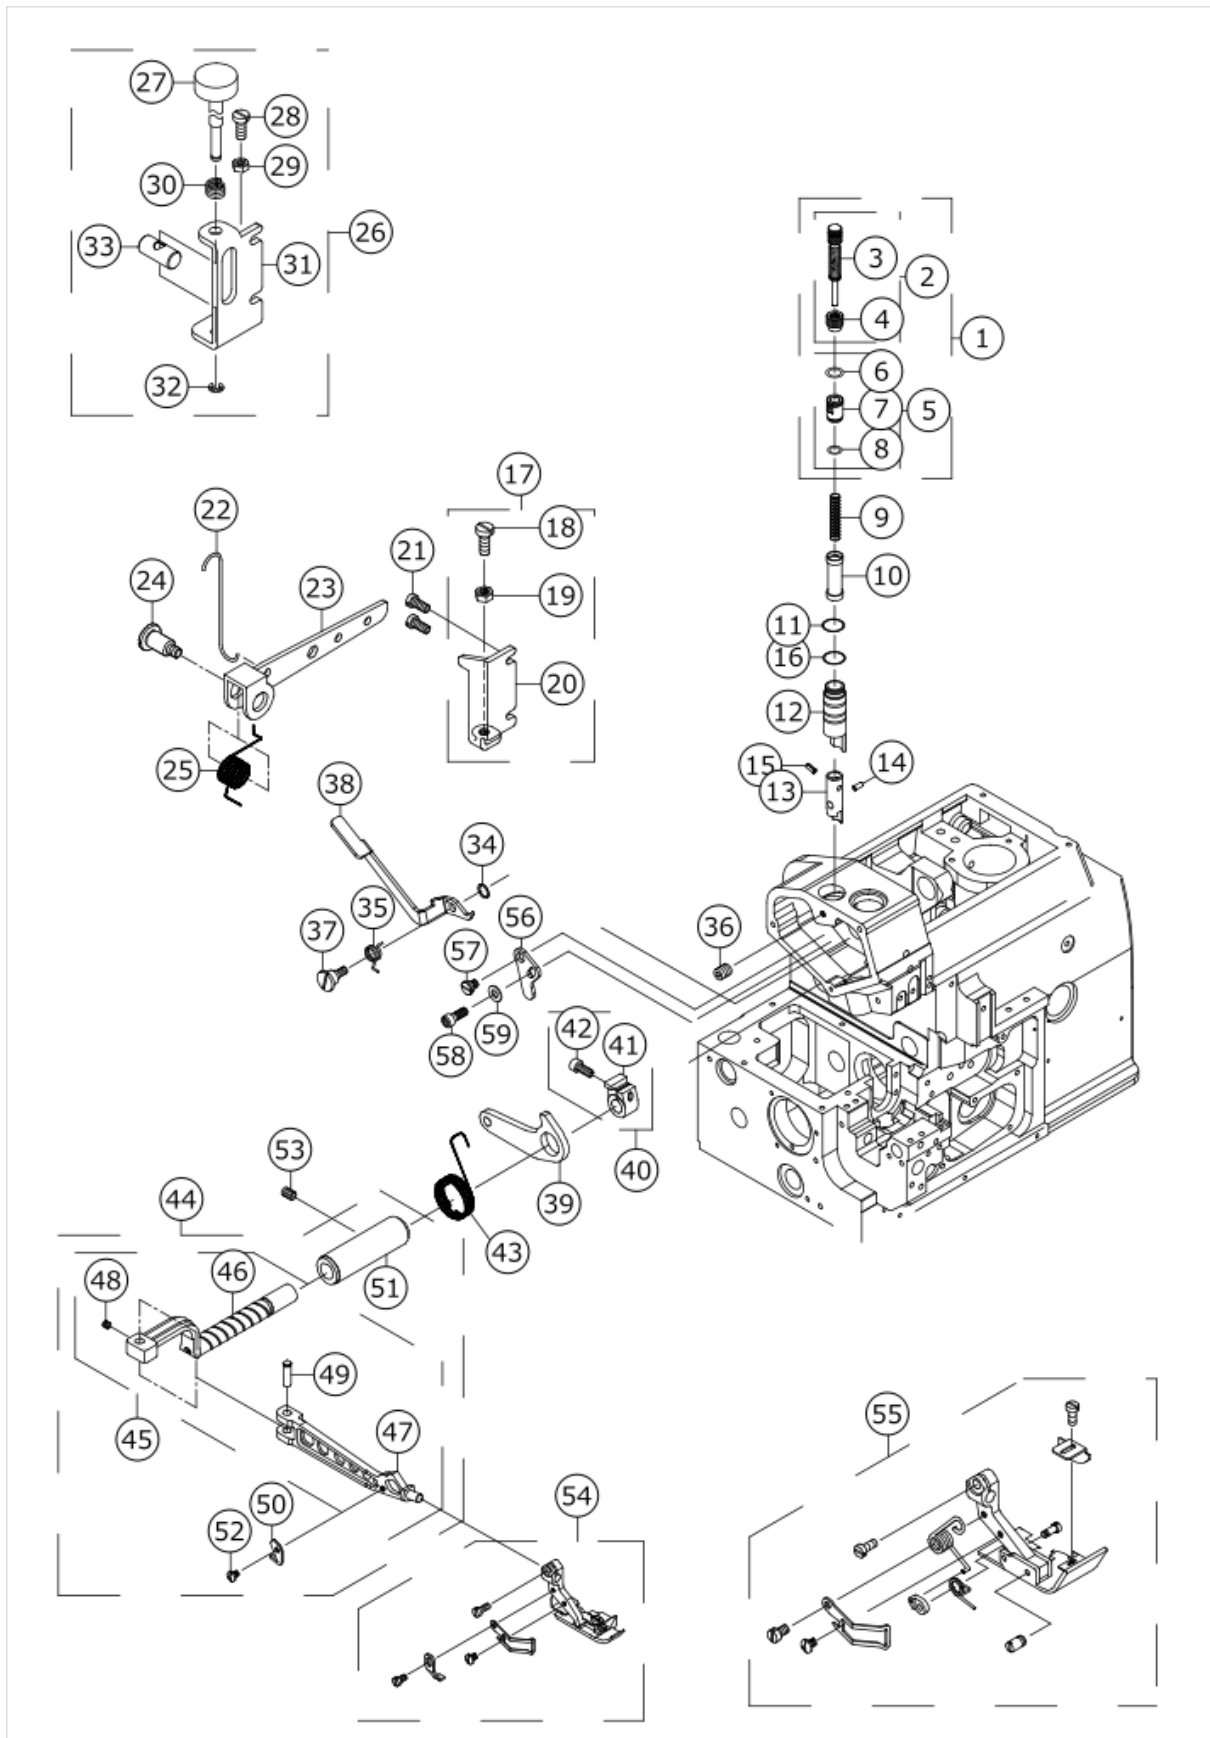

PRESSER FOOT COMPONENTS

No.	品番	品名	備考	子部品	消耗品	個数
1	40159745	SCREW ROD COMB.				1.00
2	40159746	SCREW ROD COMB.		*		1.00
3	40159741	SCREW ROD		*		1.00
4	40159742	NUT		*		1.00
5	40159744	FIXED BUTTON		*		1.00
6	70000141	O-RING		*		1.00
7	40159743	FIXED BUTTON		*		1.00
8	70000142	O-RING		*		1.00
9	70000608	SPRING				1.00
10	40159753	THIMBLE				1.00
11	70000142	O-RING				1.00
12	40170670	PRESSER FOOT ARM				1.00
13	70000309	SLIDER				1.00
14	70000664	SHAFT				1.00
15	70000669	PIN				1.00
16	70000141	O-RING				1.00
17	70000293	SUPPORTER				1.00
18	70000584	M_SCREW		*		1.00
19	70000458	NUT		*		1.00
20	70000292	STOPPER		*		1.00
21	70000515	E_SCREW				2.00
22	70000294	HOOK BAR				1.00
23	70000295	PRESSER FOOT ARM				1.00
24	70000592	M_SCREW				1.00
25	70000604	SPRING				1.00
26	40159749	SUPPORTER	OPTIONAL PARTS			1.00
27	40159703	ADJUSTING SCREW		*		1.00
28	70000584	M_SCREW		*		1.00
29	70000458	NUT		*		1.00
30	40159704	SPRING		*		1.00
31	40159748	STOPPER		*		1.00
32	70000131	E_CIRCLIPS		*		1.00
33	40159750	BLOCK		*		1.00
34	70000355	WASHER				1.00
35	40159754	SPRING				1.00
36	70000522	E_SCREW				1.00
37	70000528	E_SCREW				1.00
38	40159752	LEVER				1.00
39	70000291	DRAG LINK				1.00
40	70000302	COLLAR				1.00
41	70000301	COLLAR		*		1.00
42	40159751	M_SCREW		*		1.00
43	70000605	SPRING				1.00
44	40178006	PRESSER FOOT SEAT COMB.				1.00
45	40178007	PRESSER BAR COMB.		*		1.00
46	40172530	PRESSER FOOT LIFTING LEVER		*		1.00
47	70000297	PRESSER FOOT ARM		*		1.00
48	70000566	M_SCREW		*		1.00
49	70000673	SHAFT		*		1.00
50	70000176	KNIFE		*		1.00