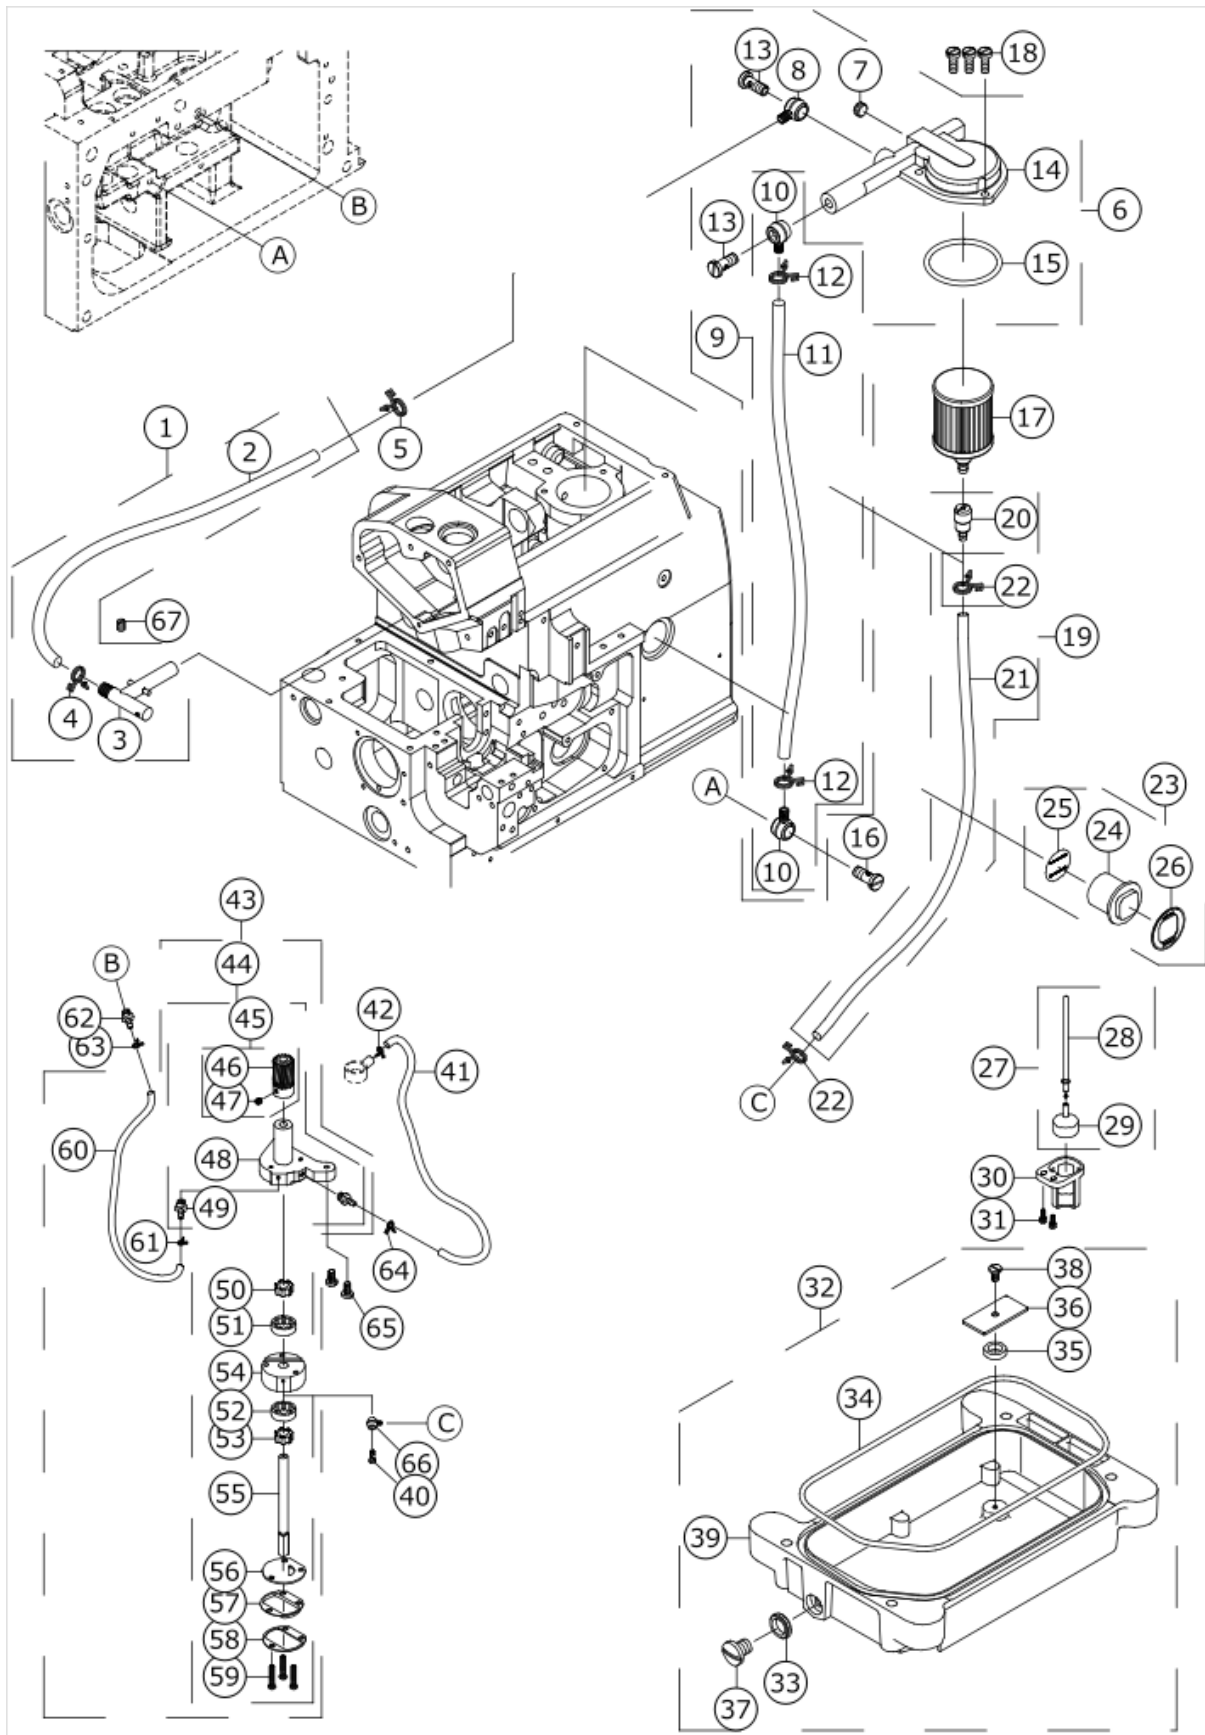

LUBRICATION MECHANISM COMPONENTS

No.	品番	品名	備考	子部品	消耗品	個数
1	40235227	OIL_TUBE_GROUP				1.00
2	40235229	HOSE		*		1.00
3	70000631	OIL TUBE		*		1.00
4	70000658	SPRING CLAMP		*		1.00
5	70000658	SPRING CLAMP				1.00
6	40235230	OIL_FILTER_ASM.				1.00
7	40235232	M_SCREW		*		1.00
8	40159760	JOINT		*		1.00
9	40235233	OIL_TUBE_GROUP		*		1.00
10	70000323	JOINT		*		2.00
11	40235234	HOSE		*		1.00
12	70000658	SPRING CLAMP		*		2.00
13	70000532	E_SCREW		*		2.00
14	40235231	OIL_FILTER		*		1.00
15	70000144	OIL_FILTER		*		1.00
16	70000532	E_SCREW				1.00
17	70000312	OIL FILTER				1.00
18	70000520	E_SCREW				3.00
19	70000328	OIL TUBE COMB.				1.00
20	70000428	JOINT		*		1.00
21	70000326	HOSE		*		1.00
22	70000658	SPRING CLAMP				2.00
23	40159762	OIL LEVEL INSPECTION LENS COMB.				1.00
24	70000157	OIL LEVEL INSPECTION LENS		*		1.00
25	70000158	NAME PLATE		*		1.00
26	40159761	NAME PLATE		*		1.00
27	70000160	OIL INDICATOR ROD COMB.				1.00
28	70000159	OIL INDICATOR ROD		*		1.00
29	70000261	OIL INDICATOR		*		1.00
30	70000262	BAFFLE				1.00
31	70000521	E_SCREW				2.00
32	40159764	OIL RESERVOIR COMB.				1.00
33	70000146	O-RING		*		1.00
34	70000273	OIL SEAL		*		1.00
35	70000381	MAGNET		*		1.00
36	70000382	BAFFLE		*		1.00
37	70000533	E_SCREW		*		1.00
38	70000518	E_SCREW		*		1.00
39	40159763	OIL RESERVOIR COMB.		*		1.00
40	70000532	E_SCREW				1.00
41	70000318	HOSE				1.00
42	70000657	SPRING CLAMP				1.00
43	70000716	PUMP COMB.				1.00
44	70000715	PUMP COMB.		*		1.00
45	70000260	GEAR		*		1.00
46	70000258	WORM WHEEL		*		1.00
47	70000582	M_SCREW		*		1.00
48	70000713	PUMP BODY		*		1.00
49	70000322	JOINT		*		2.00
50	40159765	GEAR		*		1.00