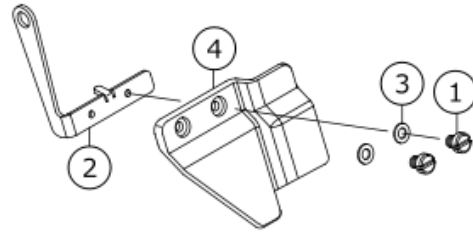

TAPE INSERTION COMPONENTS