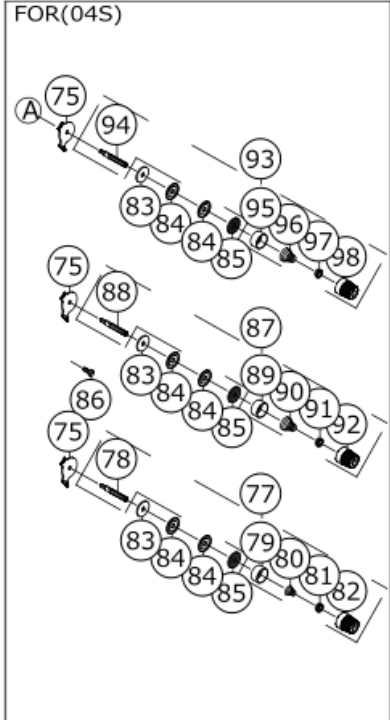

49	40266430	SYNCHRONIZER_STUD	POTIONAL PARTS			1.00
50	40266429	SYNCHRONIZER_FLAMGE	POTIONAL PARTS			1.00
51	SD0600266TP	SHOULDER SCREW D=6 H=2.6	POTIONAL PARTS			4.00

NEEDLE DRIVING SHAFT COMPONENTS

No.	品番	品名	備考	子部品	消耗品	個数
1	40159615	SHAFT COMB.				1.00
2	70000643	SHAFT		*		1.00
3	70000640	NEEDLE BAR ROCKER		*		1.00
4	70000588	M_SCREW		*		1.00
5	70000646	PIN		*		1.00
6	70000522	E_SCREW		*		1.00
7	40159618	CONNECTING ROD COMB.		*		1.00
8	40159617	CONNECTING ROD		*		1.00
9	70000578	M_SCREW		*		2.00
10	70000267	OIL FELT				1.00
11	70000266	PLUG		*		1.00
12	70000677	OIL FELT		*		1.00
13	70000437	COLLAR				1.00
14	70000432	COLLAR		*		1.00
15	70000522	E_SCREW		*		2.00
16	70000637	BUSHING				1.00
17	70000362	WASHER				1.00
18	70000134	E_CIRCLIPS				1.00
19	70000639	BUSHING				1.00
20	70000635	ARBOR				1.00
21	40159619	NEEDLE BAR COMB.				1.00
22	70000633	CONNECTING ROD COMB.		*		1.00
23	70000632	CONNECTING ROD		*		1.00
24	70000593	M_SCREW		*		1.00
25	70000638	SHAFT COMB.		*		1.00
26	70000636	SHAFT		*		1.00
27	70000728	OIL YARN		*		2.00
28	70000729	OIL WICK		*		1.00
29	70000654	NEEDLE BAR		*		1.00
30	40159620	BUSHING		*		1.00
31	70000676	OIL FELT		*		1.00
32	40159658	NEEDLE BAR (44H)	FOR 14S-44H	*		1.00
33	70000503	E_SCREW				1.00
34	70000445	PLUG				1.00
35	70000141	O-RING				2.00
36	40159623	NEEDLE BAR COMB.(44H)	FOR 14S-44H			1.00

THREAD TENSION COMPONENTS

MODEL	04S	14S	16S	43S	14S-30P
PARTS NO	10	1	10	1	113
	5	6	16	17	
	54	53	55	56	
	51	51	52	52	
	63	63	64	64	
	44	44	45	45	
	38	37	39	39	
	8	8	15	15	
	2	2	20	20	
	9	9	21	21	
			14	14	
	35	35	36	36	
	3	4	11	12	
	47	47	48	48	