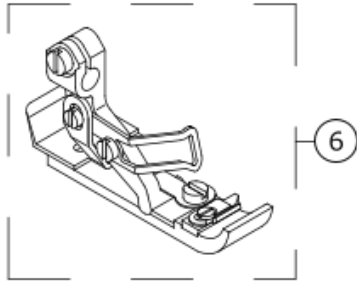

TAPE INSERTION COMPONENTS