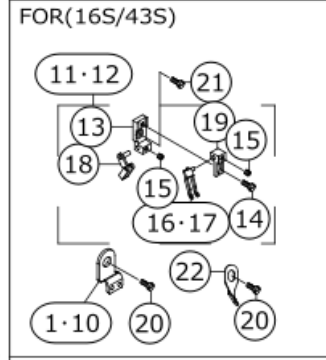

49	40266430	SYNCHRONIZER_STUD	POTIONAL PARTS			1.00
50	40266429	SYNCHRONIZER_FLAMGE	POTIONAL PARTS			1.00
51	SD0600266TP	SHOULDER SCREW D=6 H=2.6	POTIONAL PARTS			4.00

NEEDLE DRIVING SHAFT COMPONENTS

No.	品番	品名	備考	子部品	消耗品	個数
1	40159615	SHAFT COMB.				1.00
2	70000643	SHAFT		*		1.00
3	70000640	NEEDLE BAR ROCKER		*		1.00
4	70000588	M_SCREW		*		1.00
5	70000646	PIN		*		1.00
6	70000522	E_SCREW		*		1.00
7	40159618	CONNECTING ROD COMB.		*		1.00
8	40159617	CONNECTING ROD		*		1.00
9	70000578	M_SCREW		*		2.00
10	70000267	OIL FELT				1.00
11	70000266	PLUG		*		1.00
12	70000677	OIL FELT		*		1.00
13	70000437	COLLAR				1.00
14	70000432	COLLAR		*		1.00
15	70000522	E_SCREW		*		2.00
16	70000637	BUSHING				1.00
17	70000362	WASHER				1.00
18	70000134	E_CIRCLIPS				1.00
19	70000639	BUSHING				1.00
20	70000635	ARBOR				1.00
21	40159619	NEEDLE BAR COMB.				1.00
22	70000633	CONNECTING ROD COMB.		*		1.00
23	70000632	CONNECTING ROD		*		1.00
24	70000593	M_SCREW		*		1.00
25	70000638	SHAFT COMB.		*		1.00
26	70000636	SHAFT		*		1.00
27	70000728	OIL YARN		*		2.00
28	70000729	OIL WICK		*		1.00
29	70000654	NEEDLE BAR		*		1.00
30	40159620	BUSHING		*		1.00
31	70000676	OIL FELT		*		1.00
32	40159658	NEEDLE BAR (44H)	FOR 14S-44H	*		1.00
33	70000503	E_SCREW				1.00
34	70000445	PLUG				1.00
35	70000141	O-RING				2.00
36	40159623	NEEDLE BAR COMB.(44H)	FOR 14S-44H			1.00

THREAD TENSION COMPONENTS

MODEL	04S	14S	16S	43S	14S-30P
PARTS NO	10	1	10	1	113
	5	6	16	17	
	54	53	55	56	
	51	51	52	52	
	63	63	64	64	
	44	44	45	45	
	38	37	39	39	
	8	8	15	15	
	2	2	20	20	
	9	9	21	21	
			14	14	
	35	35	36	36	
	3	4	11	12	
	47	47	48	48	