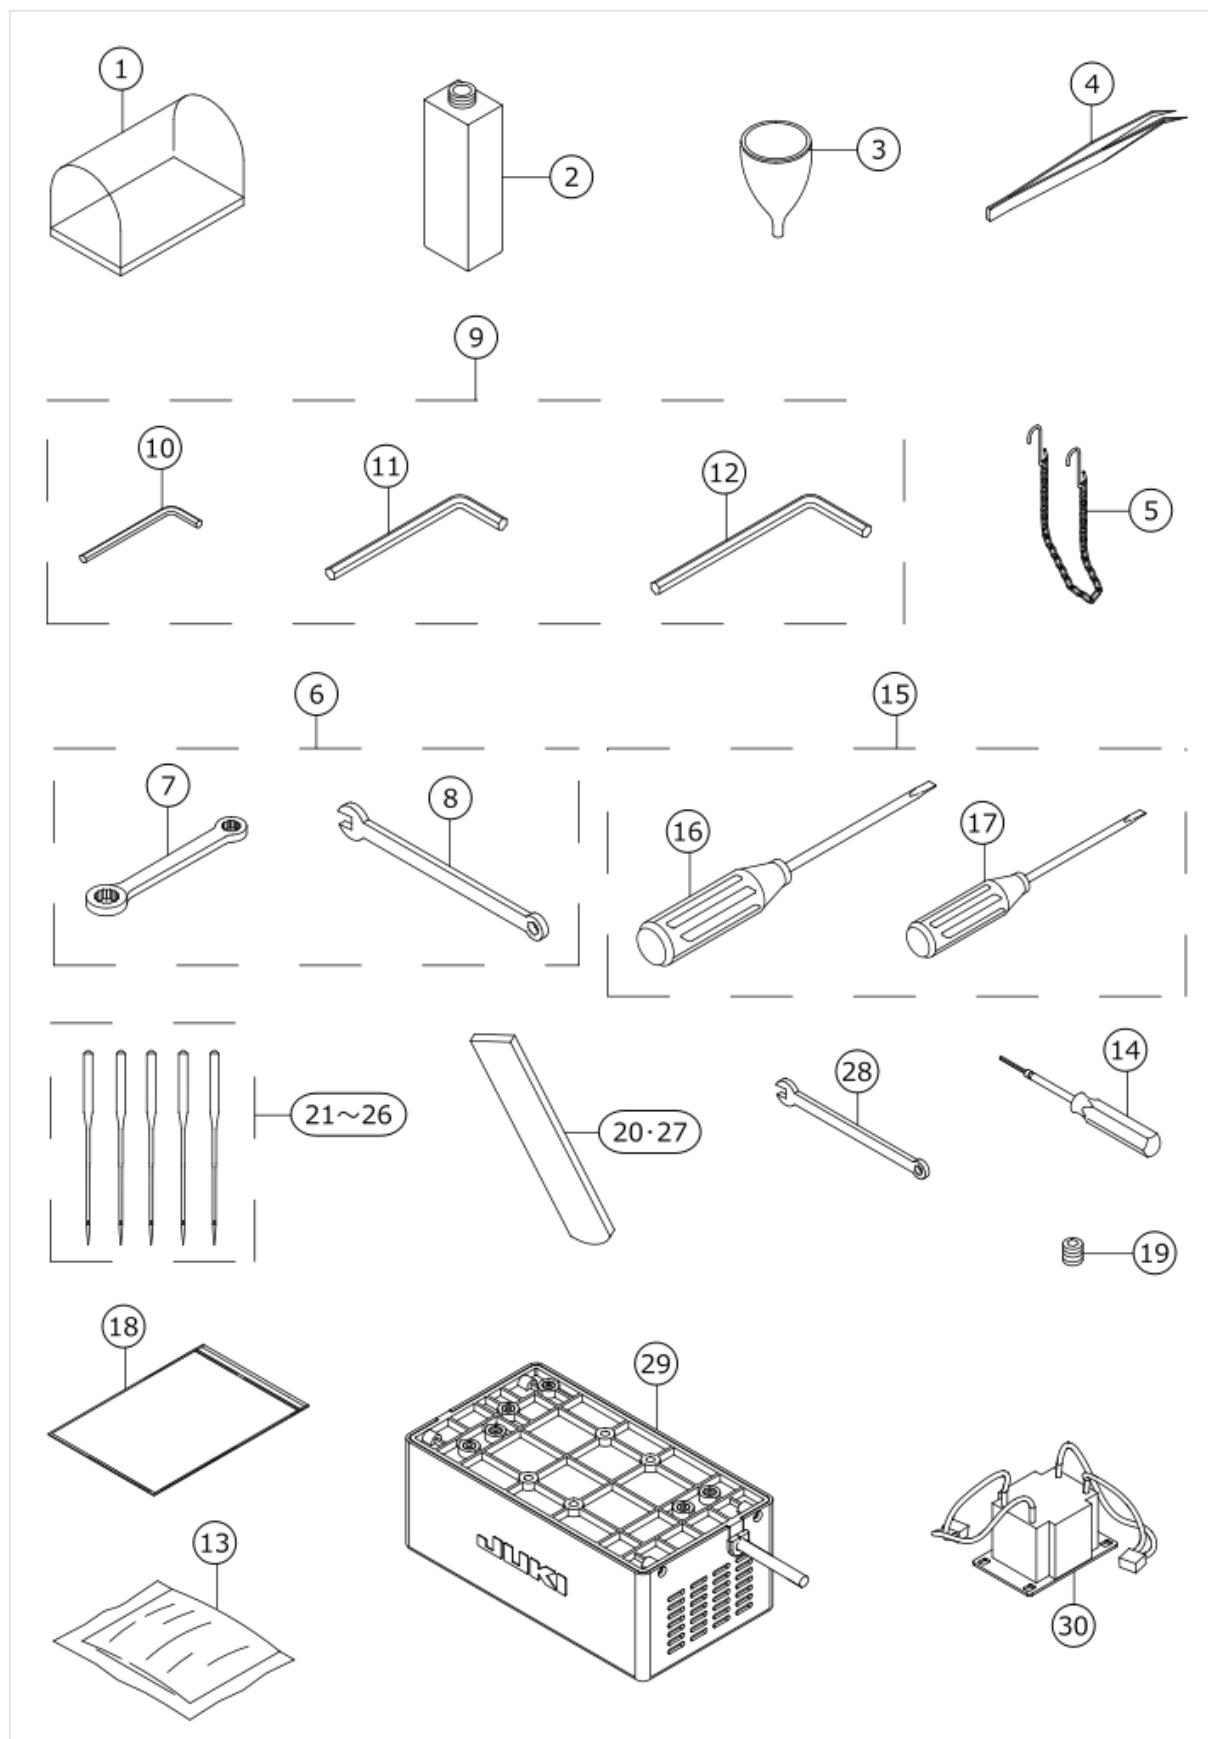

ACCESSORIES PARTS COMPONENTS

No.	品番	品名	備考	子部品	消耗品	個数
1	40235247	HEAD COVER				1.00
2	40159785	SEWING OIL J18(3)				1.00
3	70000757	FUNNEL				1.00
4	70000759	TWEEZERS				1.00
5	70000760	CHAIN				1.00
6	40159796	SPANNER COMB.				1.00
7	40159794	RING SPANNER		*		1.00
8	40159795	SPANNER		*		1.00
9	40159793	HEXAGONAL ROD SPANNER KEY COMB.				1.00
10	40159789	HEXAGONAL ROD SPANNER KEY		*		1.00
11	40159790	HEXAGONAL ROD SPANNER KEY		*		1.00
12	40159791	HEXAGONAL ROD SPANNER KEY		*		1.00
13	70000763	DESICCATIVE				1.00
14	70000758	HEXAGON SCREWDRIVER				1.00
15	40159792	SCREW DRIVER COMB.				1.00
16	40159787	SCREW DRIVER		*		1.00
17	40159788	SCREW DRIVER		*		1.00
18	70000761	TOOL BAG				1.00
19	70000498	E_SCREW				1.00
20	70000399	KNIFE				1.00
21	MDC270B1100	NEEDLE DCX27 #11				5.00
22	MDC270B0800	NEEDLE DCX27 #8	FOR 04S-150			5.00
23	MDC270B0900	NEEDLE DCX27 #9	FOR 14S-24H			5.00
24	MDC270B1400	NEEDLE DCX27 #14	FOR 14S-44H,43S			5.00
25	MDC270B1600	NEEDLE DCX27 #16	FOR 16S-50H			5.00
26	MDC270B2100	NEEDLE DCX27 #21	FOR 16S-60H			5.00
27	40178596	KNIFE	FOR 16S-60H			1.00
28	40171278	RING SPANNER				1.00
29	40242705	REACTOR_COVER_CABLE_SET_DD	TYPE CE			1.00
30	40242703	REACTOR_DD	TYPE CE			1.00