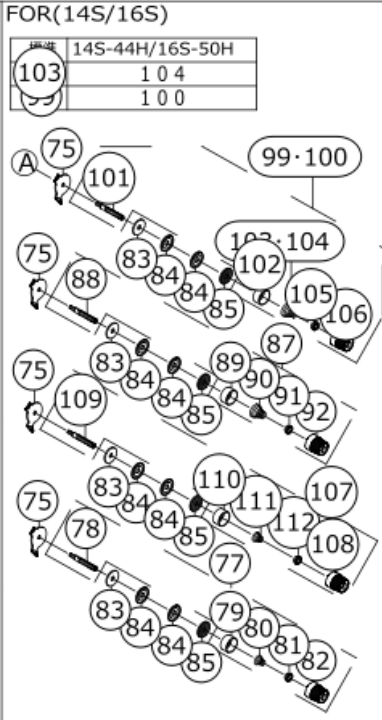

49	40266430	SYNCHRONIZER_STUD	POTIONAL PARTS			1.00
50	40266429	SYNCHRONIZER_FLAMGE	POTIONAL PARTS			1.00
51	SD0600266TP	SHOULDER SCREW D=6 H=2.6	POTIONAL PARTS			4.00

NEEDLE DRIVING SHAFT COMPONENTS

No.	品番	品名	備考	子部品	消耗品	個数
1	40159615	SHAFT COMB.				1.00
2	70000643	SHAFT		*		1.00
3	70000640	NEEDLE BAR ROCKER		*		1.00
4	70000588	M_SCREW		*		1.00
5	70000646	PIN		*		1.00
6	70000522	E_SCREW		*		1.00
7	40159618	CONNECTING ROD COMB.		*		1.00
8	40159617	CONNECTING ROD		*		1.00
9	70000578	M_SCREW		*		2.00
10	70000267	OIL FELT				1.00
11	70000266	PLUG		*		1.00
12	70000677	OIL FELT		*		1.00
13	70000437	COLLAR				1.00
14	70000432	COLLAR		*		1.00
15	70000522	E_SCREW		*		2.00
16	70000637	BUSHING				1.00
17	70000362	WASHER				1.00
18	70000134	E_CIRCLIPS				1.00
19	70000639	BUSHING				1.00
20	70000635	ARBOR				1.00
21	40159619	NEEDLE BAR COMB.				1.00
22	70000633	CONNECTING ROD COMB.		*		1.00
23	70000632	CONNECTING ROD		*		1.00
24	70000593	M_SCREW		*		1.00
25	70000638	SHAFT COMB.		*		1.00
26	70000636	SHAFT		*		1.00
27	70000728	OIL YARN		*		2.00
28	70000729	OIL WICK		*		1.00
29	70000654	NEEDLE BAR		*		1.00
30	40159620	BUSHING		*		1.00
31	70000676	OIL FELT		*		1.00
32	40159658	NEEDLE BAR (44H)	FOR 14S-44H	*		1.00
33	70000503	E_SCREW				1.00
34	70000445	PLUG				1.00
35	70000141	O-RING				2.00
36	40159623	NEEDLE BAR COMB.(44H)	FOR 14S-44H			1.00

THREAD TENSION COMPONENTS

MODEL	04S	14S	16S	43S	14S-30P
PARTS NO	10	1	10	1	113
	5	6	16	17	
	54	53	55	56	
	51	51	52	52	
	63	63	64	64	
	44	44	45	45	
	38	37	39	39	
	8	8	15	15	
	2	2	20	20	
	9	9	21	21	
			14	14	
	35	35	36	36	
	3	4	11	12	
	47	47	48	48	