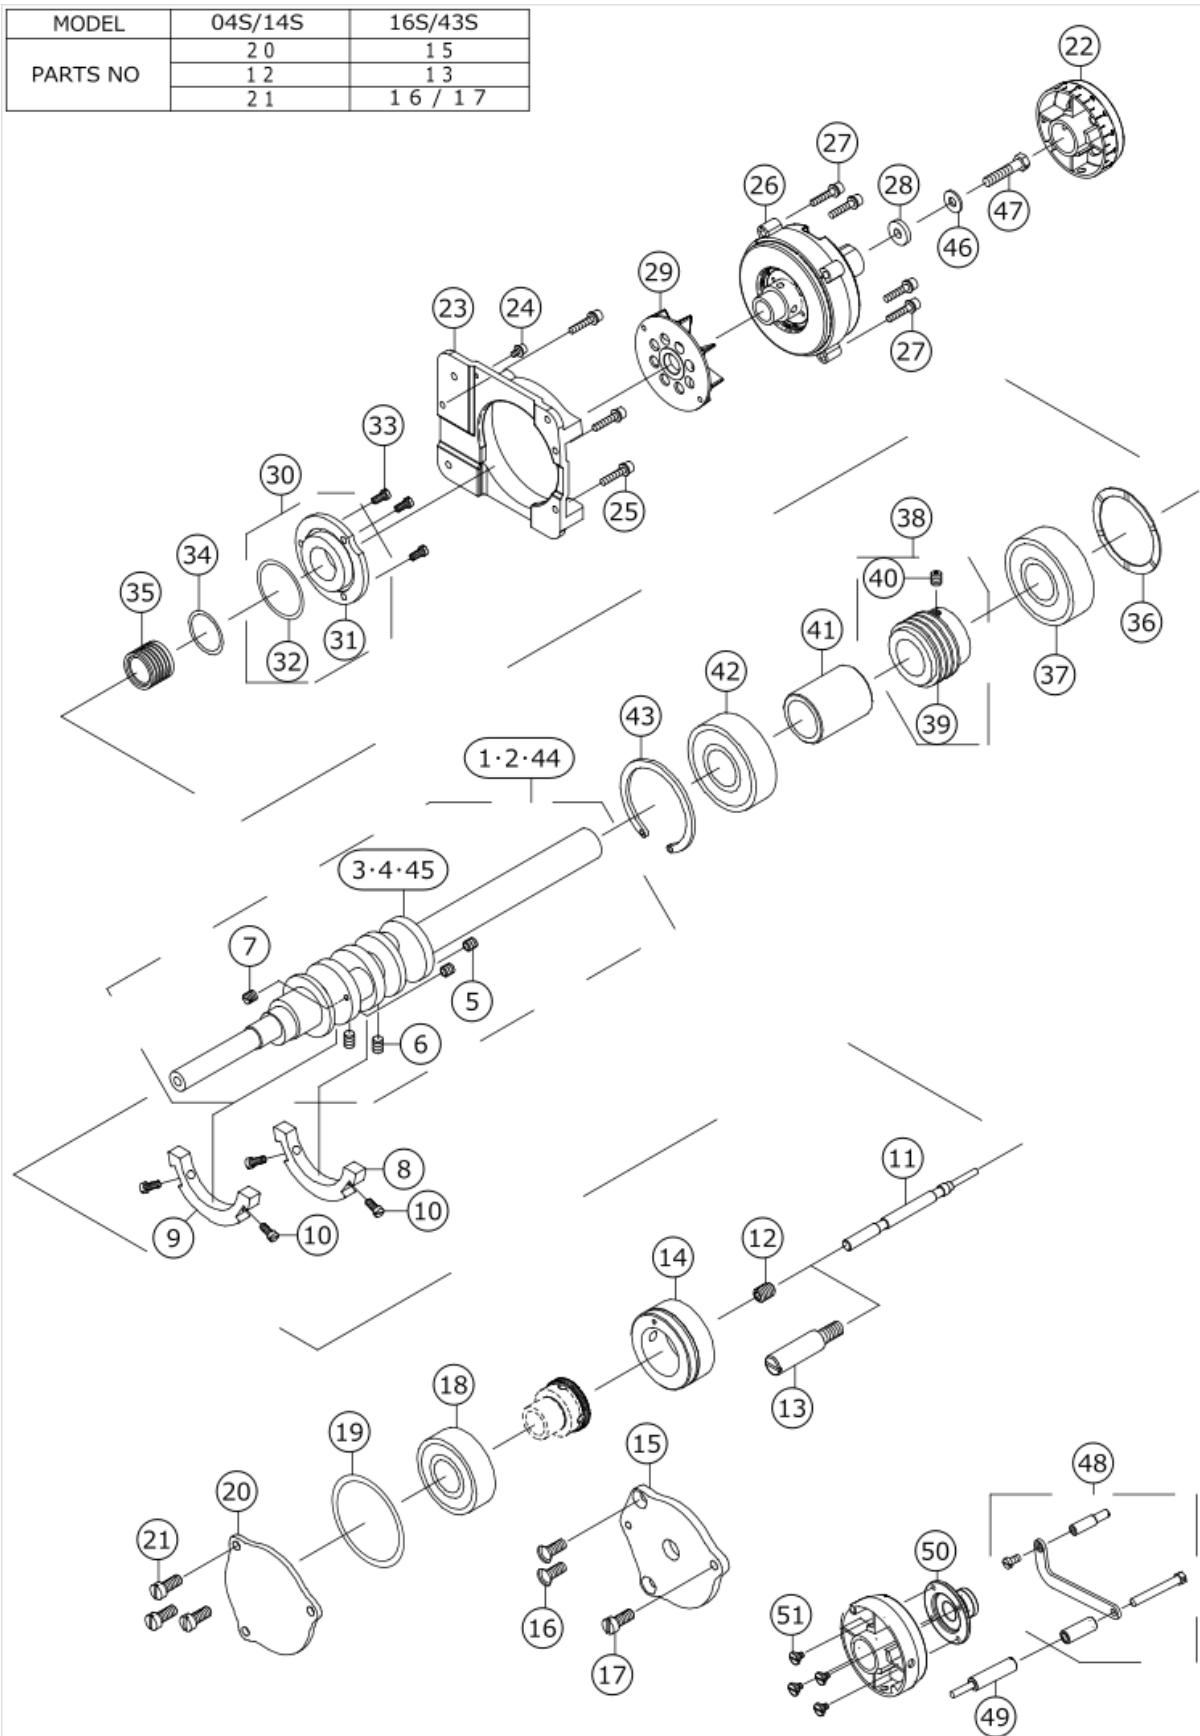

CRANKSHAFT COMPONENTS

MODEL	04S/14S	16S/43S
PARTS NO	20	15
	12	13
	21	16 / 17