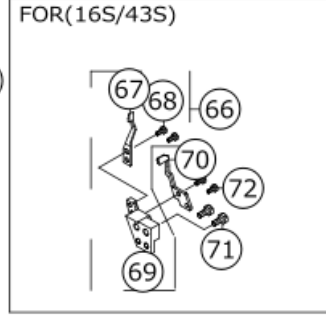

49	40266430	SYNCHRONIZER_STUD	POTIONAL PARTS			1.00
50	40266429	SYNCHRONIZER_FLAMGE	POTIONAL PARTS			1.00
51	SD0600266TP	SHOULDER SCREW D=6 H=2.6	POTIONAL PARTS			4.00

NEEDLE DRIVING SHAFT COMPONENTS

No.	品番	品名	備考	子部品	消耗品	個数
1	40159615	SHAFT COMB.				1.00
2	70000643	SHAFT		*		1.00
3	70000640	NEEDLE BAR ROCKER		*		1.00
4	70000588	M_SCREW		*		1.00
5	70000646	PIN		*		1.00
6	70000522	E_SCREW		*		1.00
7	40159618	CONNECTING ROD COMB.		*		1.00
8	40159617	CONNECTING ROD		*		1.00
9	70000578	M_SCREW		*		2.00
10	70000267	OIL FELT				1.00
11	70000266	PLUG		*		1.00
12	70000677	OIL FELT		*		1.00
13	70000437	COLLAR				1.00
14	70000432	COLLAR		*		1.00
15	70000522	E_SCREW		*		2.00
16	70000637	BUSHING				1.00
17	70000362	WASHER				1.00
18	70000134	E_CIRCLIPS				1.00
19	70000639	BUSHING				1.00
20	70000635	ARBOR				1.00
21	40159619	NEEDLE BAR COMB.				1.00
22	70000633	CONNECTING ROD COMB.		*		1.00
23	70000632	CONNECTING ROD		*		1.00
24	70000593	M_SCREW		*		1.00
25	70000638	SHAFT COMB.		*		1.00
26	70000636	SHAFT		*		1.00
27	70000728	OIL YARN		*		2.00
28	70000729	OIL WICK		*		1.00
29	70000654	NEEDLE BAR		*		1.00
30	40159620	BUSHING		*		1.00
31	70000676	OIL FELT		*		1.00
32	40159658	NEEDLE BAR (44H)	FOR 14S-44H	*		1.00
33	70000503	E_SCREW				1.00
34	70000445	PLUG				1.00
35	70000141	O-RING				2.00
36	40159623	NEEDLE BAR COMB.(44H)	FOR 14S-44H			1.00

THREAD TENSION COMPONENTS

MODEL	04S	14S	16S	43S	14S-30P
PARTS NO	10	1	10	1	113
	5	6	16	17	
	54	53	55	56	
	51	51	52	52	
	63	63	64	64	
	44	44	45	45	
	38	37	39	39	
	8	8	15	15	
	2	2	20	20	
	9	9	21	21	
			14	14	
	35	35	36	36	
	3	4	11	12	
	47	47	48	48	