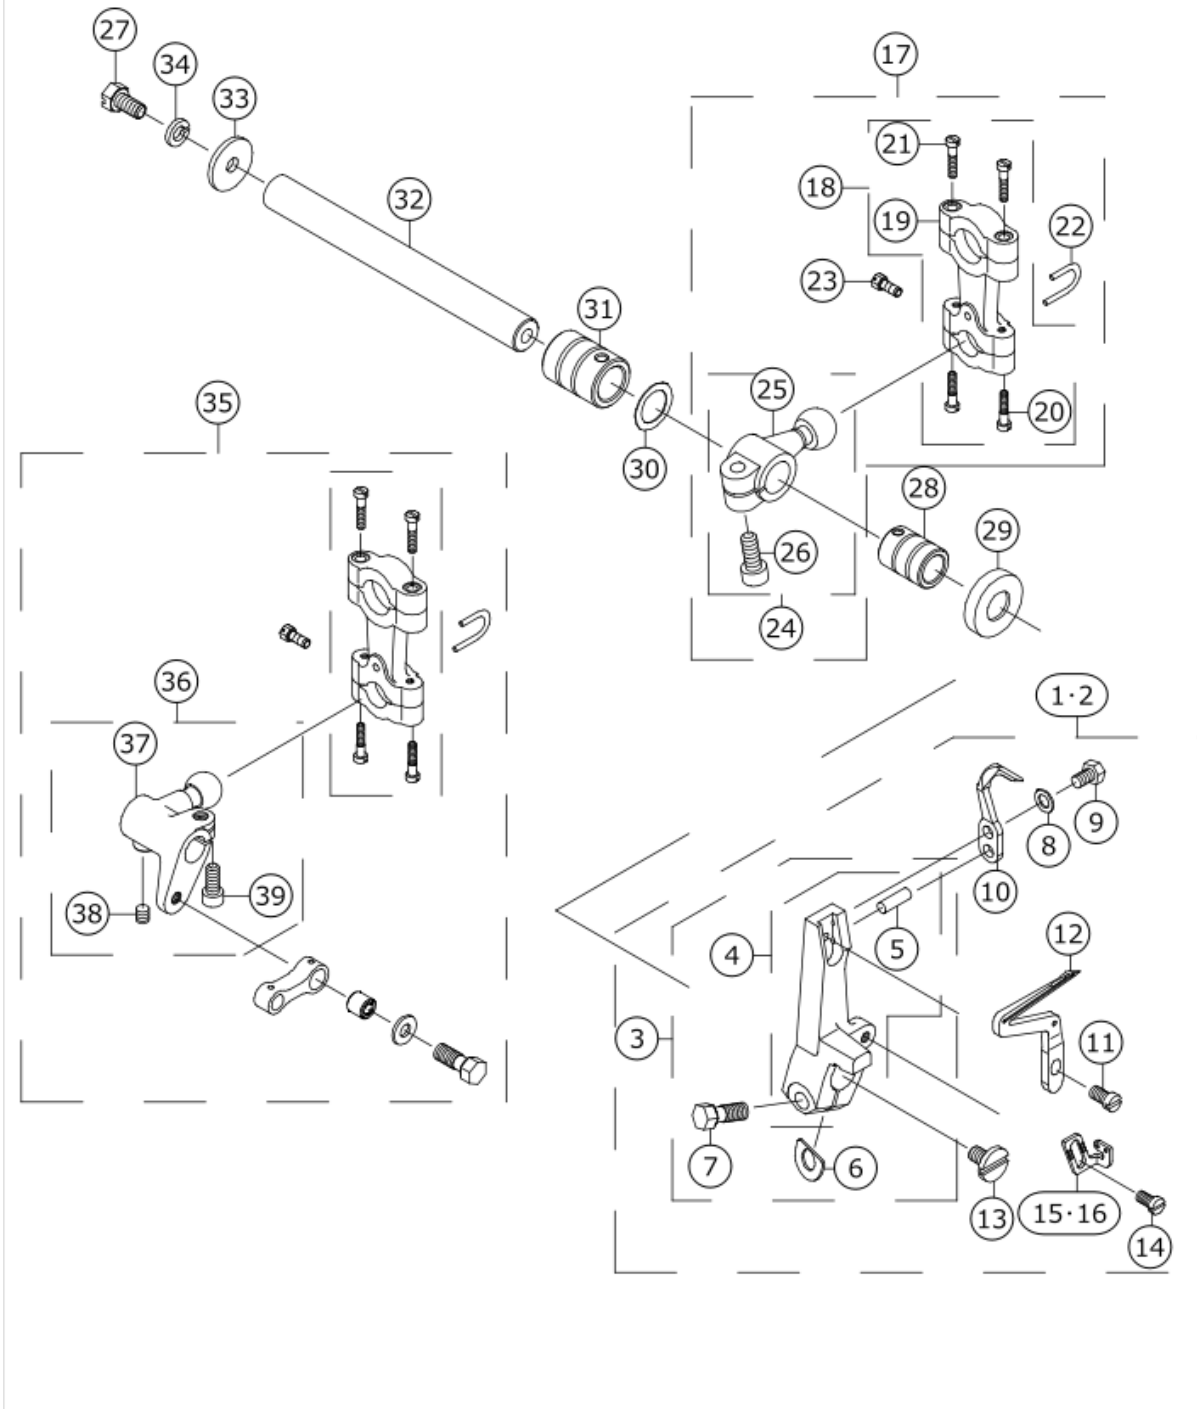

LOWER LOOPER COMPONENTS

MODEL	04S/14S	16S/43S	16S-50H
PARTS NO		15	16
		1	2
		25	37
			38
		24	36
		17	35