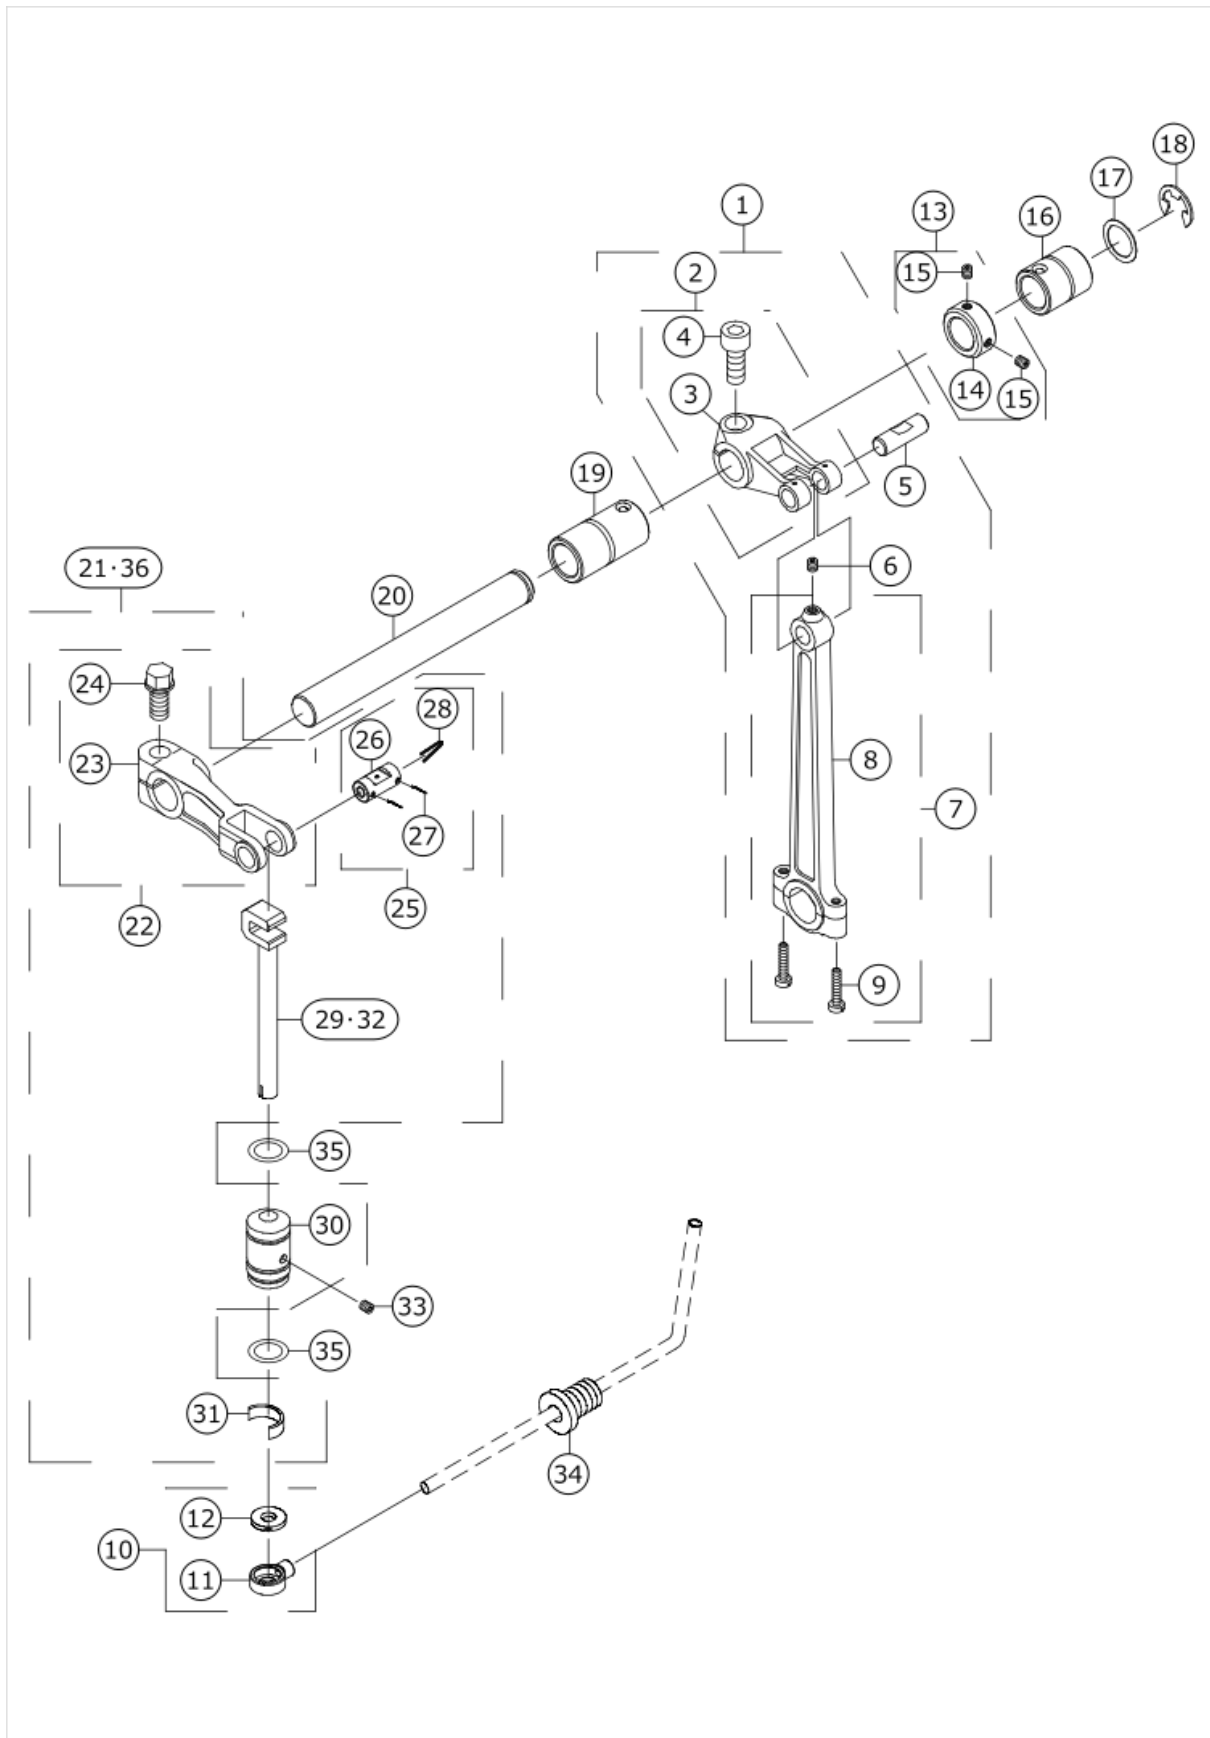

49	40266430	SYNCHRONIZER_STUD	POTIONAL PARTS			1.00
50	40266429	SYNCHRONIZER_FLAMGE	POTIONAL PARTS			1.00
51	SD0600266TP	SHOULDER SCREW D=6 H=2.6	POTIONAL PARTS			4.00

NEEDLE DRIVING SHAFT COMPONENTS

No.	品番	品名	備考	子部品	消耗品	個数
1	40159615	SHAFT COMB.				1.00
2	70000643	SHAFT		*		1.00
3	70000640	NEEDLE BAR ROCKER		*		1.00
4	70000588	M_SCREW		*		1.00
5	70000646	PIN		*		1.00
6	70000522	E_SCREW		*		1.00
7	40159618	CONNECTING ROD COMB.		*		1.00
8	40159617	CONNECTING ROD		*		1.00
9	70000578	M_SCREW		*		2.00
10	70000267	OIL FELT				1.00
11	70000266	PLUG		*		1.00
12	70000677	OIL FELT		*		1.00
13	70000437	COLLAR				1.00
14	70000432	COLLAR		*		1.00
15	70000522	E_SCREW		*		2.00
16	70000637	BUSHING				1.00
17	70000362	WASHER				1.00
18	70000134	E_CIRCLIPS				1.00
19	70000639	BUSHING				1.00
20	70000635	ARBOR				1.00
21	40159619	NEEDLE BAR COMB.				1.00
22	70000633	CONNECTING ROD COMB.		*		1.00
23	70000632	CONNECTING ROD		*		1.00
24	70000593	M_SCREW		*		1.00
25	70000638	SHAFT COMB.		*		1.00
26	70000636	SHAFT		*		1.00
27	70000728	OIL YARN		*		2.00
28	70000729	OIL WICK		*		1.00
29	70000654	NEEDLE BAR		*		1.00
30	40159620	BUSHING		*		1.00
31	70000676	OIL FELT		*		1.00
32	40159658	NEEDLE BAR (44H)	FOR 14S-44H	*		1.00
33	70000503	E_SCREW				1.00
34	70000445	PLUG				1.00
35	70000141	O-RING				2.00
36	40159623	NEEDLE BAR COMB.(44H)	FOR 14S-44H			1.00