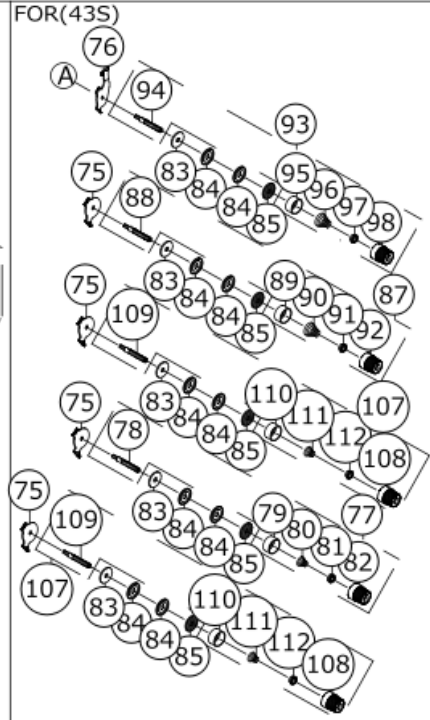

49	40266430	SYNCHRONIZER_STUD	POTIONAL PARTS			1.00
50	40266429	SYNCHRONIZER_FLAMGE	POTIONAL PARTS			1.00
51	SD0600266TP	SHOULDER SCREW D=6 H=2.6	POTIONAL PARTS			4.00

NEEDLE DRIVING SHAFT COMPONENTS

No.	品番	品名	備考	子部品	消耗品	個数
1	40159615	SHAFT COMB.				1.00
2	70000643	SHAFT		*		1.00
3	70000640	NEEDLE BAR ROCKER		*		1.00
4	70000588	M_SCREW		*		1.00
5	70000646	PIN		*		1.00
6	70000522	E_SCREW		*		1.00
7	40159618	CONNECTING ROD COMB.		*		1.00
8	40159617	CONNECTING ROD		*		1.00
9	70000578	M_SCREW		*		2.00
10	70000267	OIL FELT				1.00
11	70000266	PLUG		*		1.00
12	70000677	OIL FELT		*		1.00
13	70000437	COLLAR				1.00
14	70000432	COLLAR		*		1.00
15	70000522	E_SCREW		*		2.00
16	70000637	BUSHING				1.00
17	70000362	WASHER				1.00
18	70000134	E_CIRCLIPS				1.00
19	70000639	BUSHING				1.00
20	70000635	ARBOR				1.00
21	40159619	NEEDLE BAR COMB.				1.00
22	70000633	CONNECTING ROD COMB.		*		1.00
23	70000632	CONNECTING ROD		*		1.00
24	70000593	M_SCREW		*		1.00
25	70000638	SHAFT COMB.		*		1.00
26	70000636	SHAFT		*		1.00
27	70000728	OIL YARN		*		2.00
28	70000729	OIL WICK		*		1.00
29	70000654	NEEDLE BAR		*		1.00
30	40159620	BUSHING		*		1.00
31	70000676	OIL FELT		*		1.00
32	40159658	NEEDLE BAR (44H)	FOR 14S-44H	*		1.00
33	70000503	E_SCREW				1.00
34	70000445	PLUG				1.00
35	70000141	O-RING				2.00
36	40159623	NEEDLE BAR COMB.(44H)	FOR 14S-44H			1.00

THREAD TENSION COMPONENTS

MODEL	04S	14S	16S	43S	14S-30P
PARTS NO	10	1	10	1	113
	5	6	16	17	
	54	53	55	56	
	51	51	52	52	
	63	63	64	64	
	44	44	45	45	
	38	37	39	39	
	8	8	15	15	
	2	2	20	20	
	9	9	21	21	
			14	14	
	35	35	36	36	
	3	4	11	12	
	47	47	48	48	