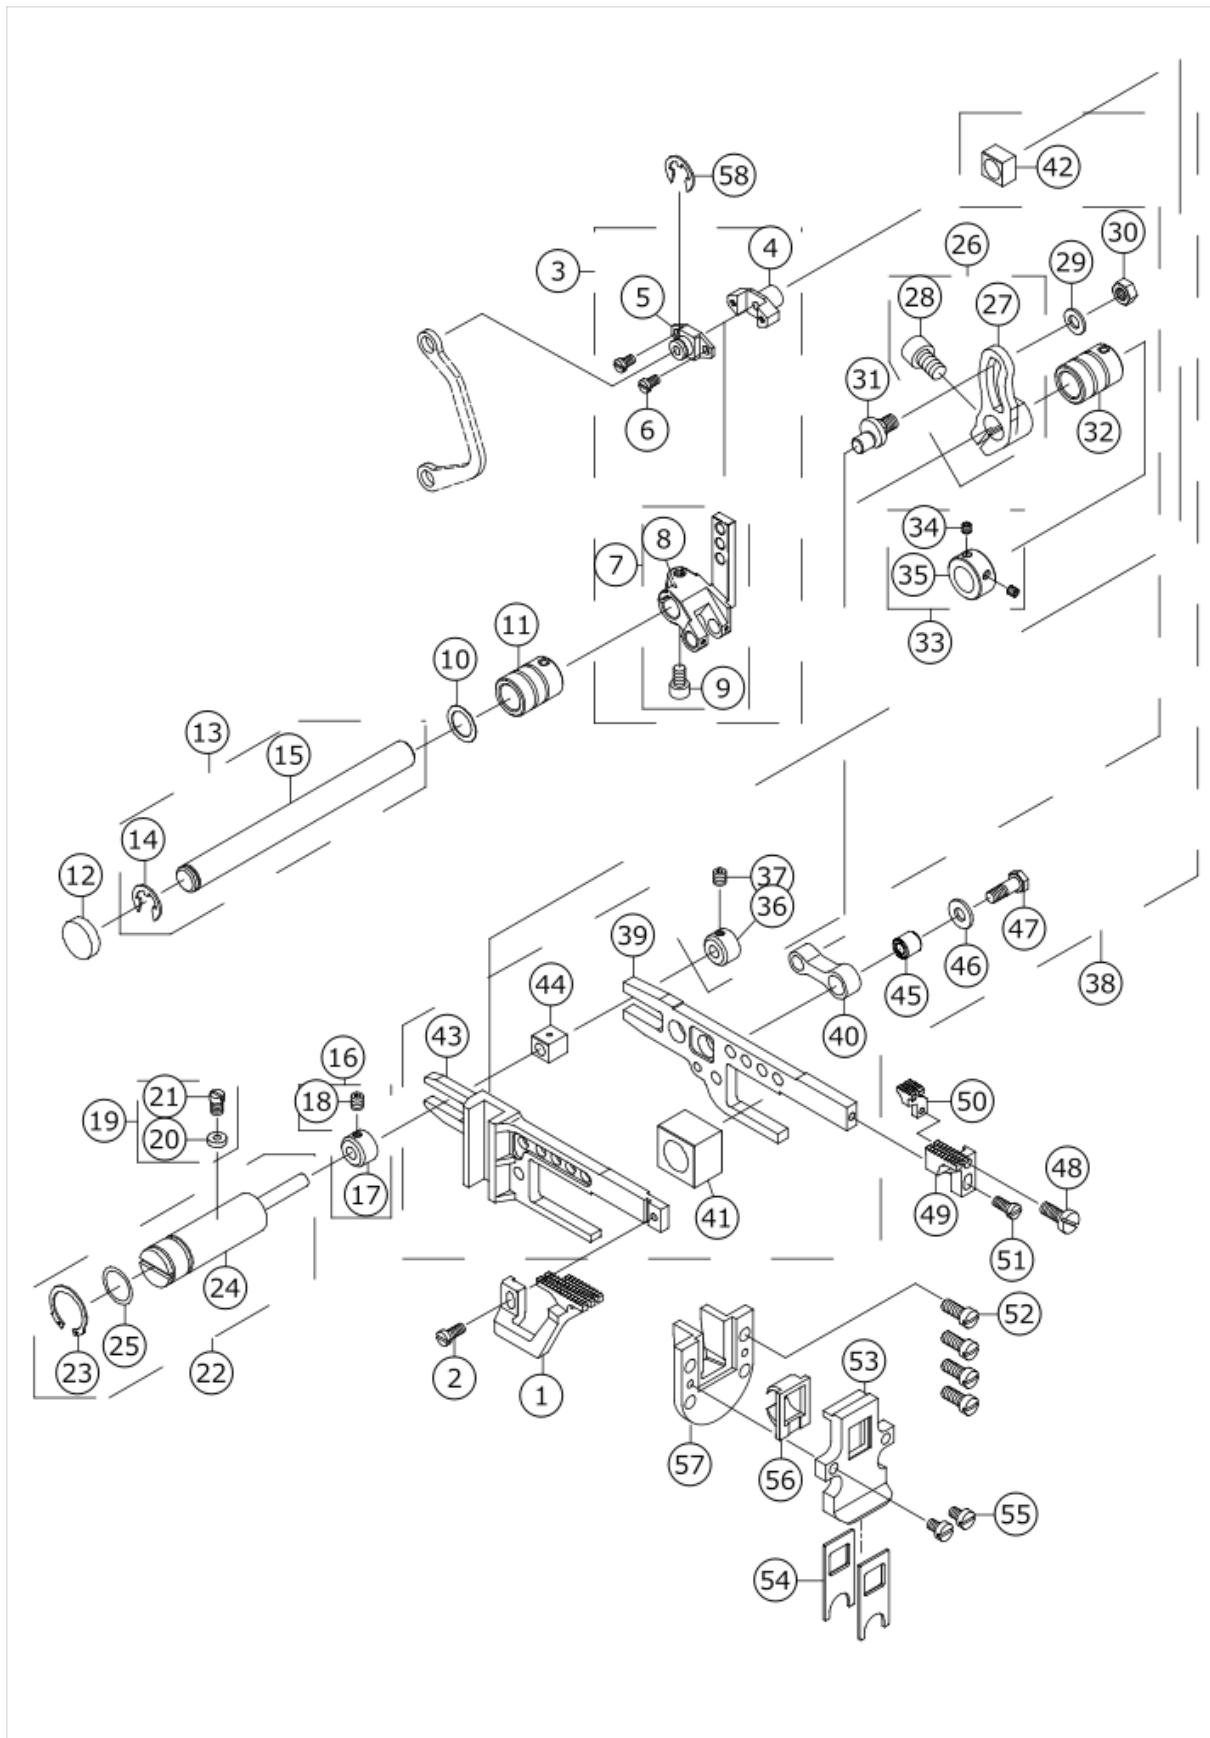

FEED MECHANISM COMPONENTS (2)

No.	品番	品名	備考	子部品	消耗品	個数
1	*****	FEED DOG	REFER MO-6800S GAUGE TABLE			1.00
2	70000509	E_SCREW				1.00
3	70000683	CRANK COMB.				1.00
4	70000374	ROCKING SEAT		*		1.00
5	70000375	ROCKING SEAT		*		1.00
6	70000558	E_SCREW		*		2.00
7	70000684	CRANK		*		1.00
8	70000681	CRANK		*		1.00
9	70000590	M_SCREW		*		1.00
10	70000361	WASHER				1.00
11	70000280	BUSHING				1.00
12	70000446	OIL SEAL				1.00
13	40159717	ECCENTRIC SHAFT COMB.				1.00
14	70000133	E_CIRCLIPS		*		1.00
15	40159716	ECCENTRIC SHAFT		*		1.00
16	70000435	COLLAR				1.00
17	70000433	COLLAR		*		1.00
18	70000522	E_SCREW		*		1.00
19	70000147	OIL SEAL COMB.				1.00
20	70000138	OIL SEAL		*		1.00
21	70000548	E_SCREW		*		1.00
22	70000734	ECCENTRIC SHAFT				1.00
23	70000135	E_CIRCLIPS		*		1.00
24	70000733	ECCENTRIC SHAFT		*		1.00
25	70000141	O-RING		*		1.00
26	70000685	CRANK				1.00
27	70000682	CRANK		*		1.00
28	70000590	M_SCREW		*		1.00
29	70000356	WASHER				1.00
30	70000458	NUT				1.00
31	70000688	ADJUSTING SHAFT				1.00
32	70000410	BUSHING				1.00
33	40159676	COLLAR				1.00
34	70000522	E_SCREW		*		2.00
35	40159715	COLLAR		*		1.00
36	70000433	COLLAR				1.00
37	70000522	E_SCREW				1.00
38	70000731	FEED DOG SEAT COMB.				1.00
39	70000422	FEED DOG SEAT		*		1.00
40	70000423	CONNECTING ROD		*		1.00
41	70000429	SLIDE BLOCK		*		1.00
42	70000686	SLIDE BLOCK		*		1.00
43	70000689	FEED DOG SEAT		*		1.00
44	70000732	SLIDE BLOCK		*		1.00
45	70000317	BUSHING		*		1.00
46	70000346	GASKET		*		1.00
47	70000514	E_SCREW		*		1.00
48	70000572	M_SCREW				1.00
49	*****	FEED DOG	REFER MO-6800S GAUGE TABLE			1.00